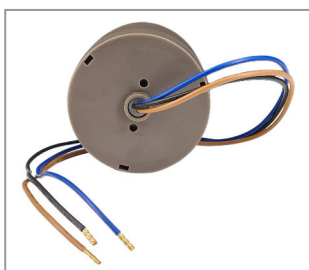

MOVEMENT DETECTOR AL156 62X80,3 / 230-240V PLYCARBONAT RAL 8017 BROWN

Product number 3501-6280-0240-7328

Height 80mm
Screw-on: Yes
Number of wires: 2
Surface and color: brown
Cable end processing:ferrule
Diameter inside: 4,2mm
Cable type: single strand
Outer diameter: 62,0mm
Weight: 142,69g
Material: Plastic