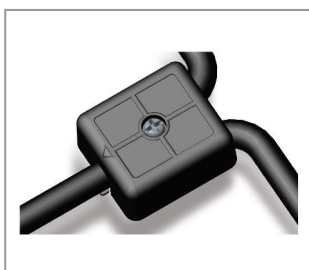

JUNCTION BOX FOR OUTDOOR USE IP 68 PAGURO® 2-WIRE CLAMPING RANGE 1.5/2.5 PA66-RV BLACK

Product number 38005666/////221

Height 17mm
Width 30mm
Länge: 45mm
Number of wires: 2
Weight: 38,3g
Surface and color:black
IP Schutzart: IP68
Material: Plastic