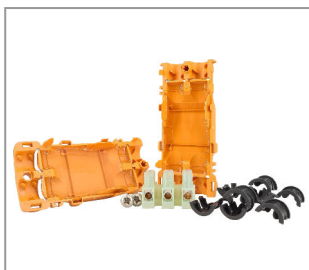

JUNCTION BOX FOR OUTDOOR USE IP 68 PAGURO® 3X4 MM² PA66-RV ORANGE

Product number 38005625/////1121

Height 27.6mm
Width 41mm
Länge: 95mm
Number of wires: 3
Surface and color: orange
Weight: 84g
IP Schutzart: IP68