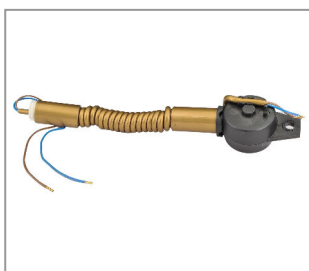

LIFT 2X0,75 WITHOUT SOCKET 120 CM EXTENDIBLE 270 MM FREE END GOLD

Product number 2705-2075-0120-8725

Länge: 1200mm
Number of wires: 2
Cable end processing: ferrule
Cable cross section: 0,75mm²
Surface and color: gold
Weight: 147g