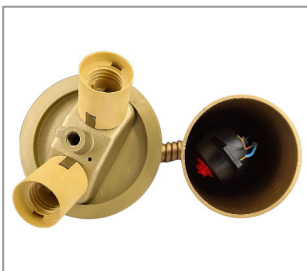

Product number 27100-2075-0120-8723

Surface and color: black

PENDEL 2X0,75 TEXTILE COATED WITH IRON CEILING CAP 100X25 MOUNTED SOCKET E27 + SOCKET SLEEVE 120 CM LONG WHITE

Product number 27100-2075-0120-8724

LIFT 2X0,75 WITH MOUNTED TWIN LAMPHOLDER GOLD

Product number 2725-2075-0120-8725

Länge: 120mm
 Number of wires: 2
 Socket type: E27
 Cable end processing: ferrule
 Cable cross section: 0,75mm²
 Surface and color: gold
 Weight: 292g
 Material: Plastic