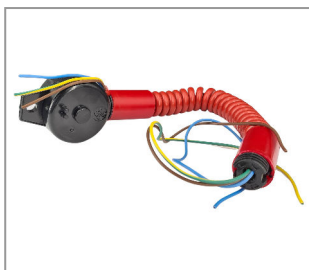

LIFT 3G 0,75 WITHOUT SOCKET 120 CM EXTENDIBLE 270 MM FREE END SILVER

Product number 2705-3075-0120-8726

Länge: 1200mm
 Number of wires: 3
 Surface and color: silver
 Cable end processing: ferrule
 Cable cross section: 0,75mm²
 Weight: 170g

LIFT 3G 0,75 WITHOUT SOCKET 120 CM EXTENDIBLE 270 MM FREE END BROWN

Product number 2705-3075-0120-8728

Länge: 120mm
 Surface and color: brown
 Weight: 170g
 Material: Plastic

LIFT 3G 0,75 W./O. SOCKET 120 CM EXTENSIBLE 270 MM FREE END GREY

Product number 2705-3075-0120-8731

Länge: 1200mm
 Number of wires: 3
 Surface and color: grey
 Cable end processing: ferrule
 Cable cross section: 0,75mm²
 Weight: 224g

 LIFT 3G 0,75 W./O. SOCKET 120 CM EXTENSIBLE 270 MM FREE END RED