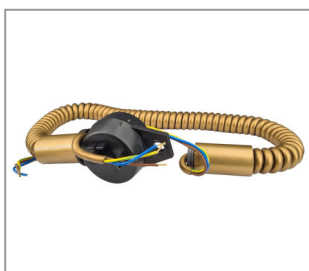

Product number 2705-3075-0120-8733

Länge: 1200mm
 Number of wires: 3
 Cable end processing: ferrule
 Surface and color: red
 Cable cross section: 0,75mm²
 Weight: 170g

 LIFT 3G 0,75 WITHOUT SOCKET 180 CM EXTENSIBLE 270 MM FREE END BLACK

Product number 2705-3075-0180-8723

Länge: 180mm
 Number of wires: 3
 Cable end processing: ferrule
 Surface and color: black
 Cable cross section: 0,75mm²
 Weight: 309g
 Material: Plastic

 LIFT 3G 0,75 WITHOUT SOCKET 180 CM EXTENSIBLE 270 MM FREE END WHITE

Product number 2705-3075-0180-8724

Länge: 1800mm
 Number of wires: 3
 Cable cross section: 0,75mm²
 Weight: 286,24g
 Surface and color: white

 LIFT 3G 0,75 WITHOUT SOCKET 180 CM EXTENSIBLE 270 MM FREE END GOLD