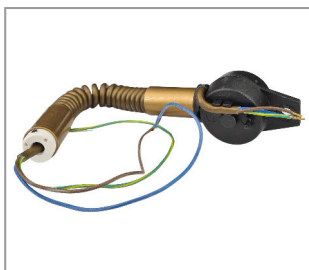

LIFT 2X0,75 WITHOUT SOCKET 180 CM EXTENDIBLE 270 MM FREE END BLACK

Product number 2705-2075-0180-8723

Länge: 180mm
 Number of wires: 2
 Weight: 295g
 Cable end processing: ferrule
 Surface and color: black
 Cable cross section: 0,75mm²
 Material: Plastic

LIFT 3G 0,75 WITHOUT SOCKET 120 CM EXTENDIBLE 270 MM FREE END BLACK

Product number 2705-3075-0120-8723

Länge: 1200mm
 Number of wires: 3
 Cable end processing: ferrule
 Surface and color: black
 Cable cross section: 0,75mm²
 Weight: 167,81g

LIFT 3G 0,75 WITHOUT SOCKET 120 CM EXTENDIBLE 270 MM FREE END WHITE

Product number 2705-3075-0120-8724

Länge: 1200mm
 Number of wires: 3
 Cable end processing: ferrule
 Cable cross section: 0,75mm²
 Weight: 167,81g
 Surface and color: white

LIFT 3G 0,75 WITHOUT SOCKET 120 CM EXTENDIBLE 270 MM FREE END GOLD

Product number 2705-3075-0120-8725

Länge: 1200mm
 Number of wires: 3
 Cable end processing: ferrule
 Cable cross section: 0,75mm²
 Surface and color: gold
 Weight: 170,42g