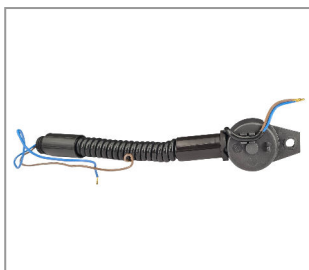

LIGHTING ACCESSORIES
PENDANT SETS

LIFT 2X0,75 WITHOUT SOCKET 120 CM EXTENDIBLE 270 MM FREE END BLACK

**Product number 2705-2075-0120-8723**

Länge: 1200mm
Number of wires: 2
Cable end processing: ferrule
Surface and color: black
Cable cross section: 0,75mm²
Weight: 147g

LIFT 2X0,75 WITHOUT SOCKET 120 CM EXTENDIBLE 270 MM FREE END WHITE

**Product number 2705-2075-0120-8724**

Länge: 1200mm
Number of wires: 2
Cable end processing: ferrule
Cable cross section: 0,75mm²
Weight: 147,91g
Surface and color: white

LIFT 2X0,75 WITHOUT SOCKET 120 CM EXTENDIBLE 270 MM FREE END GOLD

**Product number 2705-2075-0120-8725**

Länge: 1200mm
Number of wires: 2
Cable end processing: ferrule
Cable cross section: 0,75mm²
Surface and color: gold
Weight: 147g