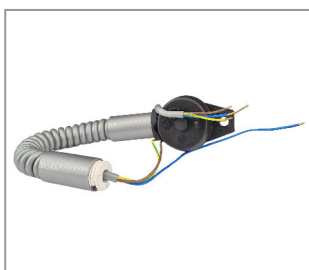

LIFT 3G 0,75 WITHOUT SOCKET 120 CM EXTENDIBLE 270 MM FREE END BLACK

Product number 2705-3075-0120-8723

Länge: 1200mm
 Number of wires: 3
 Cable end processing: ferrule
 Surface and color: black
 Cable cross section: 0,75mm²
 Weight: 167,81g

LIFT 3G 0,75 WITHOUT SOCKET 120 CM EXTENDIBLE 270 MM FREE END WHITE

Product number 2705-3075-0120-8724

Länge: 1200mm
 Number of wires: 3
 Cable end processing: ferrule
 Cable cross section: 0,75mm²
 Weight: 167,81g
 Surface and color: white

LIFT 3G 0,75 WITHOUT SOCKET 120 CM EXTENDIBLE 270 MM FREE END GOLD

Product number 2705-3075-0120-8725

Länge: 1200mm
 Number of wires: 3
 Cable end processing: ferrule
 Cable cross section: 0,75mm²
 Surface and color: gold
 Weight: 170,42g

LIFT 3G 0,75 WITHOUT SOCKET 120 CM EXTENDIBLE 270 MM FREE END SILVER

Product number 2705-3075-0120-8726

Länge: 1200mm
 Number of wires: 3
 Surface and color: silver
 Cable end processing: ferrule
 Cable cross section: 0,75mm²
 Weight: 170g