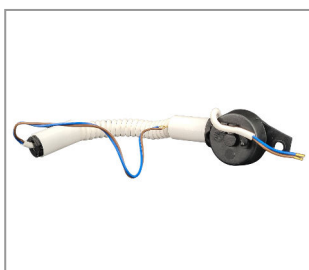

LIGHTING ACCESSORIES
PENDANT SETS

LIFT 2X0,75 WITHOUT SOCKET 120 CM EXTENDIBLE 270 MM FREE END BLACK

**Product number 2705-2075-0120-8723**

Länge: 1200mm
Number of wires: 2
Cable end processing: ferrule
Surface and color: black
Cable cross section: 0,75mm²
Weight: 147g

LIFT 2X0,75 WITHOUT SOCKET 120 CM EXTENDIBLE 270 MM FREE END WHITE

**Product number 2705-2075-0120-8724**

Länge: 1200mm
Number of wires: 2
Cable end processing: ferrule
Cable cross section: 0,75mm²
Weight: 147,91g
Surface and color: white