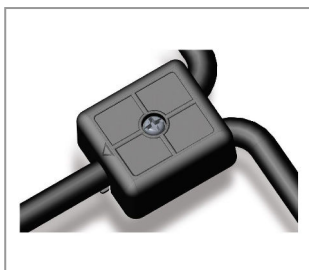

JUNCTION BOX FOR OUTDOOR USE IP 68 PAGURO® 2-WIRE CLAMPING RANGE 1.5/2.5 PA66-RV BLACK

Product number 38005666/////221

Height 17mm
Width 30mm
Länge: 45mm
Number of wires: 2
Weight: 38,3g
Surface and color:black
IP Schutzart: IP68
Material: Plastic