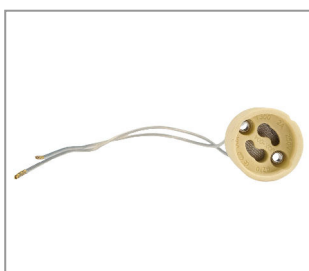

GZ10 PORCELAIN LAMPHOLDER HIGH VOLT 28X16 WITH PLUG CONTACT BACKING WITH FEP-CABLE 2X0,75 200 LONG TRANSPARENT

Product number 3087-2075-0200-6827-2

Height 16mm
Länge: 200mm
Screw-on: Yes
Material: porcelain
Outer diameter: 28,0mm
Weight: 15,91g
Surface and color:natural color