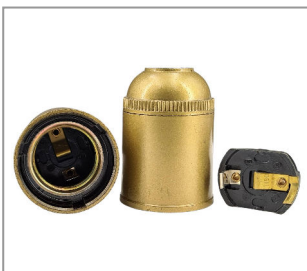

E27 BAKELITE LAMPHOLDER SMOOTH GOLD

Product number

Height 56.3mm
Outer diameter: 40,0mm
Socket type: E27
Material: Bakelite
Weight: 43,4g
Surface and color:gold

2966-0027-0101-7925