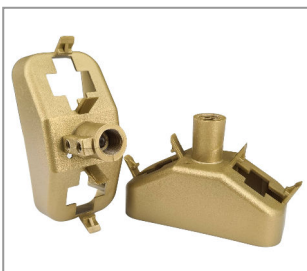

KU DOPPELARMATUR M10X1 KÖRPER GOLD

Product number 2977-9344-0101-4125-a

Height 60mm
Länge: 44mm
Screw-on: Yes
Weight: 32,5g
Thread type: IG
Thread size: M10x1
Surface and color: gold
Material: Plastic