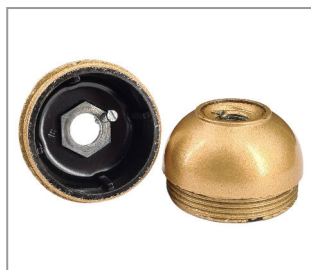

E27 CAP FOR TRIFORM BAKELITE SOCKET M10X1 IRON THREAD GOLD-LACQUERED

Product number 2922-0027-0101-7925

Height 23.5mm Weight: 13,3g
Screw-on: Yes
Screw contact: Yes
Socket type: E27
Material: Bakelite
Thread type: IG
Thread size: M10x1
Surface and color: gold