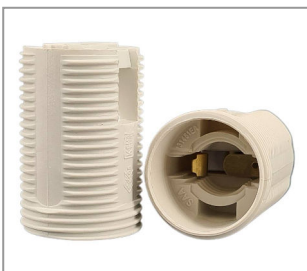

E26 THREADED FOR THERMOPLASTIC LAMPHOLDER WHITE

Product number	2944-0026-0000-6224-1
Height	42.6mm
Screw-on:	Yes
Plug contact:	Yes
Clipable:	yes
Outer diameter:	40,0mm
Weight:	2432g
Socket type:	E26
Material:	thermoplastic
	Surface and color:white