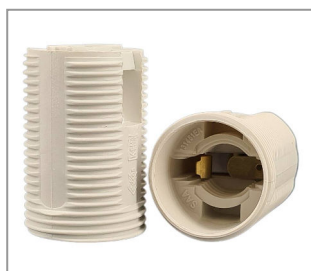

E26 THREADED FOR THERMOPLASTIC LAMPHOLDER WHITE

Product number	2944-0026-0000-6224-1
Height	42.6mm
Screw-on:	Yes
Plug contact:	Yes
Clipable:	yes
Outer diameter:	40,0mm
Weight:	2432g
Socket type:	E26
Material:	thermoplastic

Surface and color:white