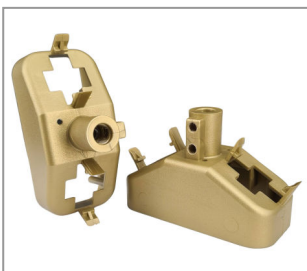

KU DOPPELARMATUR M13X1 KÖRPER GOLD

Product number	2977-9344-0131-4125-a
Height	60mm
Länge:	44mm
Clipable:	yes
Weight:	29,61g
Thread type:	IG
Thread size:	M13x1
Surface and color:	gold
Material:	Plastic