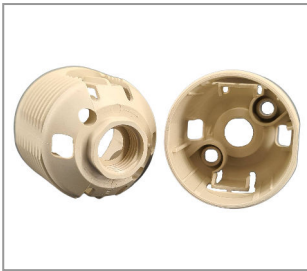

G9 CLIPABLE INSULATING HOOD 28X28 WITH THREADED COVER 28X2 AND THREAD M10X1

Product number

3051-2828-0101-6422

Height: 28mm
Screw-on: Yes
Clipable: yes
Thread type: IG/AG
Weight: 4,13g
Material: LCP/Ceramics
Thread size: M10x1
Socket type: G9

Surface and color:natural color