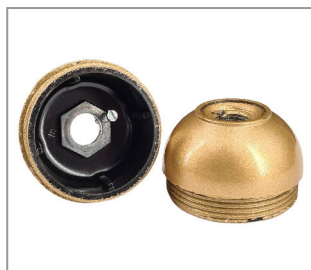

E27 CAP FOR BAKELITE LAMPHOLDER M10X1 IRON THREAD BLACK

Product number 2922-0027-0101-7923

Height 23.5mm
 Screw-on: Yes
 Socket type: E27
 Outer diameter: 37,5mm
 Material: Bakelite
 Surface and color:black
 Thread type: IG
 Thread size: M10x1
 Weight: 13,9g

E27 CAP FOR BAKELITE LAMPHOLDER M10X1 IRON THREAD BLACK

Product number 2922-0027-0101-7923-1

Height 26.4mm
 Screw-on: Yes
 Material: Bakelite
 Surface and color:black
 Outer diameter: 38,0mm
 Thread type: IG
 Thread size: M10x1
 Weight: 10,23g

E27 CAP FOR BAKELITE LAMPHOLDER M10X1 IRON THREAD WHITE-LACQUERED

Product number 2922-0027-0101-7924

Height 23.5mm
 Screw-on: Yes
 Socket type: E27
 Outer diameter: 37,5mm
 Material: Bakelite
 Thread type: IG
 Thread size: M10x1
 Weight: 13,9g
 Surface and color:white

E27 CAP FOR TRIFORM BAKELITE SOCKET M10X1 IRON THREAD GOLD-LACQUERED

Product number 2922-0027-0101-7925

Height	23.5mm	Weight:	13,3g
Screw-on:	Yes		
Screw contact:	Yes		
Socket type:	E27		
Material:	Bakelite		
Thread type:	IG		
Thread size:	M10x1		
Surface and color:	gold		