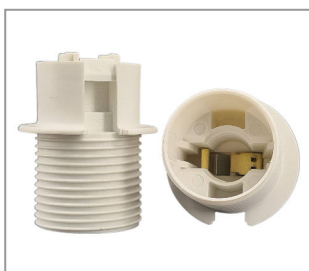

Product number 2939-0014-0000-6224

Height 44.8mm
Plug contact: Yes
Clipable: yes
Weight: 10g
Socket type: E14
Outer diameter: 36,0mm
Material: thermoplastic
Surface and color:white