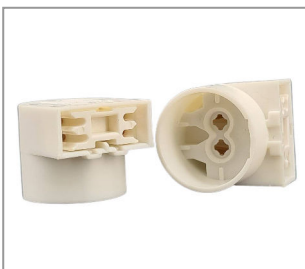

G5 INSERT LAMPHOLDER 20X23 MM WHITE

Product number 3022-2023-0000-6924

Height 17mm
Länge: 23mm
Weight: 3,65g
Material: thermoplastic
Surface and color:white