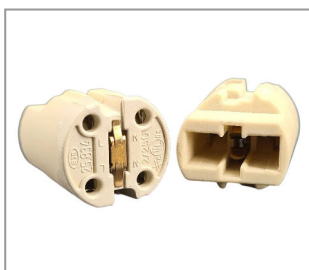

G9 HALOGEN LAMPHOLDER HIGH VOLT 18X21,6 MM BAYONET FIXING IN INSULATION COVER 3049

Product number 3049-1821-0000-6922

Height: 21.6mm
Bayonet: Yes
Plug contact: Yes
Weight: 6,66g
Socket type: G9
Surface and color: natural color
Material: Plastic