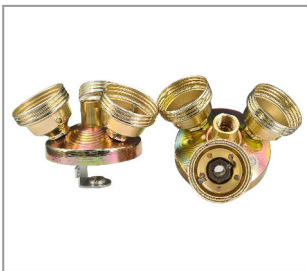

FE TRIPLE INSTRUMENT E27 VERSATILE M13X1 OR M10X1 COMPLETELY MOUNTED YELLOW-ZINC-PLATED

Product number 2978-0027-1310-2105-a

Height 51.2mm
Surface and color:zinc-plated
Socket type: E27
Material: Iron
Weight: 113,4g