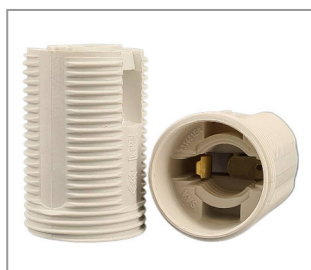

E14 THREADED FOR THERMOPLASTIC LAMPHOLDER WHITE

Product number	2944-0014-0000-6224-1
Height	41.7mm
Screw-on:	Yes
Plug contact:	Yes
Clipable:	yes
Socket type:	E14
Outer diameter:	27,8mm
Weight:	12,55g
Material:	thermoplastic

Surface and color:white