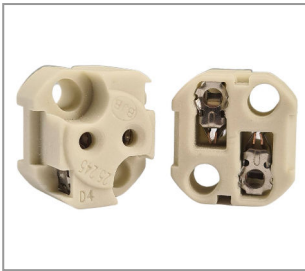

GX5,3 HALOGEN SOCKET NV 17X10,5 MM PLUGIN OR SCREWED FASTENING

Product number 3020-0017-0105-7422

Height 10.5mm
Screw-on: Yes
Plug contact: Yes
Clipable: yes
Weight: 3,27g
Material: stealite
Surface and color:natural color