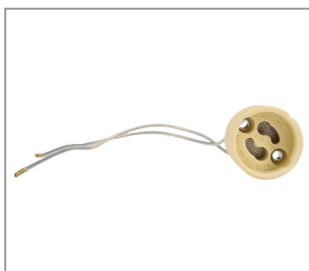

GZ10 PORCELAIN LAMPHOLDER HIGH VOLT 28X16 WITH PLUG CONTACT BACKING WITH FEP-CABLE 2X0,75 200 LONG TRANSPARENT

Product number 3087-2075-0200-6827-2

Height 16mm
Länge: 200mm
Screw-on: Yes
Material: porcelain
Outer diameter: 28,0mm
Weight: 15,91g
Surface and color:natural color