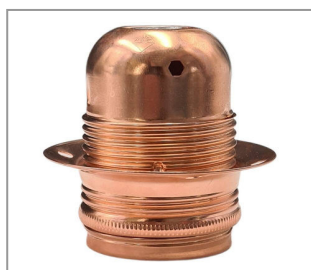

E27 FE-GEWINDEMANTELFASSUNG KPLT. KUPFERFARBEN

Product number

Länge: 56mm
Screw-on: Yes
Screw contact: Yes
With grounding: Yes
Socket type: E27
Number of poles: 3
Surface and color:copper red
Outer diameter: 60,0mm

291000-0027-0002-2164

Material: Iron
Thread type: IG
Thread size: M10x1
Weight: 56,71g