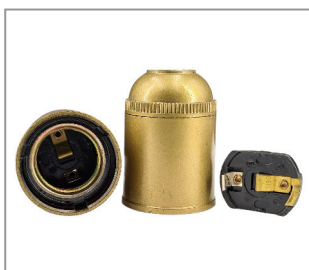

Product number

Height 56.3mm
Outer diameter: 40,0mm
Socket type: E27
Material: Bakelite
Weight: 43,4g
Surface and color:gold

2966-0027-0101-7925