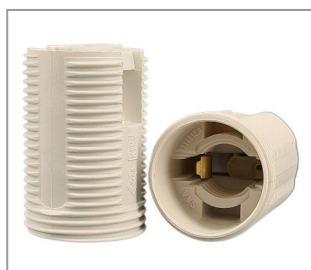

E14 THREADED FOR THERMOPLASTIC LAMPHOLDER WHITE

Product number	2944-0014-0000-6224-1
Height	41.7mm
Screw-on:	Yes
Plug contact:	Yes
Clipable:	yes
Socket type:	E14
Outer diameter:	27,8mm
Weight:	12,55g
Material:	thermoplastic
	Surface and color:white