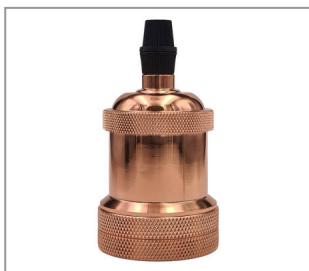

---

**Product number 29101-0027-4977-3507**

Height 77mm  
Width 49mm  
Surface and color: fumé  
Socket type: E27  
Weight: 79,64g  
Thread size: M10x1  
Material: Aluminium

---

**E27 ALU LAMPHOLDER 49X69 M10X1 SMOOTH JACKET 2X RING KNURLED SHINY BRASS**

---

**Product number 29101-0027-4977-3508**

Height 77mm  
Width 49mm  
Socket type: E27  
Surface and color: brass colored  
Thread size: M10x1  
Weight: 76,45g  
Material: Aluminium

---

**E27 ALU LAMPHOLDER 49X69 M10X1 SMOOTH JACKET 2X RING KNURLED SHINY COPPER**

---

**Product number 29101-0027-4977-3511**

Height 77mm  
Width 49mm  
Socket type: E27  
Weight: 80,52g  
Surface and color: copper plated  
Thread size: M10x1  
Material: Aluminium

---

**E27 ALU LAMPHOLDER 49X69 M10X1 SMOOTH JACKET 2X RING KNURLED BLACK CHROME**