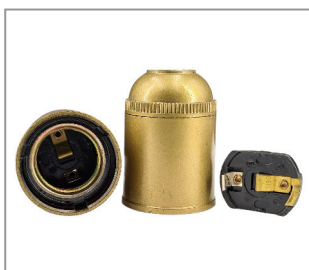

E27 BAKELITE LAMPHOLDER SMOOTH GOLD

Product number

Height 56.3mm
Outer diameter: 40,0mm
Socket type: E27
Material: Bakelite
Weight: 43,4g
Surface and color:gold

2966-0027-0101-7925