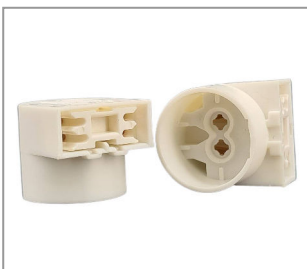

G5 INSERT LAMPHOLDER 20X23 MM WHITE

Product number 3022-2023-0000-6924

Height 17mm
Länge: 23mm
Weight: 3,65g
Material: thermoplastic
Surface and color:white