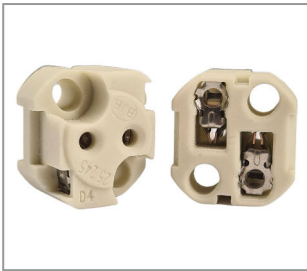

GX5,3 HALOGEN SOCKET NV 17X10,5 MM PLUGIN OR SCREWED FASTENING

Product number 3020-0017-0105-7422

Height 10.5mm
Screw-on: Yes
Plug contact: Yes
Clipable: yes
Weight: 3,27g
Material: stealite
Surface and color:natural color