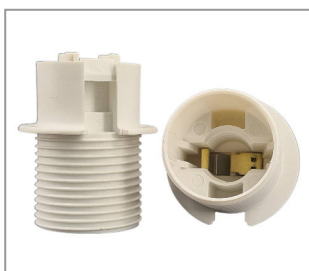

---

**Product number 2939-0014-0000-6224**

Height 44.8mm  
 Plug contact: Yes  
 Clipable: yes  
 Weight: 10g  
 Socket type: E14  
 Outer diameter: 36,0mm  
 Material: thermoplastic  
 Surface and color:white