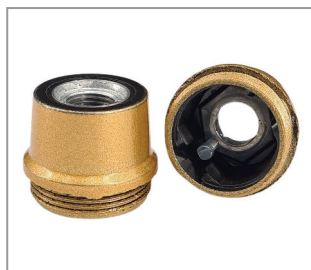

Weight: 28,5g  
 Outer diameter: 37,0mm

**E27 CAP FOR BAKELITE PUSH SWITCH WITH M10X1 IRON THREAD BLACK**
**Product number****2925-0027-0101-7923**

Height 48mm  
 Screw-on: Yes  
 Socket type: E27  
 Material: Bakelite  
 Surface and color:black  
 Weight: 27g  
 Thread type: IG  
 Thread size: M10x1

Outer diameter: 37,0mm

**E14 CAP FOR TRIFORM BAKELITE SOCKET M10X1 IRON THREAD BLACK**
**Product number****2926-0014-0101-7923**

Height 21mm  
 Screw-on: Yes  
 Screw contact: Yes  
 Material: Bakelite  
 Surface and color:black  
 Weight: 8,44g  
 Thread type: IG  
 Thread size: M10x1

Socket type: E14

**E14 CAP FOR BAKELITE LAMPHOLDER M10X1 IRON THREAD WHITE-LACQUERED**
**Product number****2926-0014-0101-7924**

Height 21mm  
 Screw-on: Yes  
 Screw contact: Yes  
 Material: Bakelite  
 Socket type: E12  
 Thread type: IG  
 Weight: 8,68g  
 Thread size: M10x1

Surface and color:white

**E14 CAP FOR BAKELITE LAMPHOLDER M10X1 IRON THREAD GOLD-LACQUERED**

**Product number**

Height: 20mm  
 Screw-on: Yes  
 Screw contact: Yes  
 Material: Bakelite  
 Weight: 8,52g  
 Thread type: IG  
 Thread size: M10x1  
 Socket type: E14