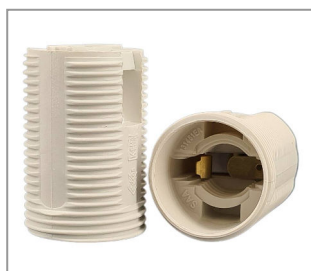

E26 THREADED FOR THERMOPLASTIC LAMPHOLDER WHITE

Product number	2944-0026-0000-6224-1
Height	42.6mm
Screw-on:	Yes
Plug contact:	Yes
Clipable:	yes
Outer diameter:	40,0mm
Weight:	2432g
Socket type:	E26
Material:	thermoplastic
	Surface and color:white