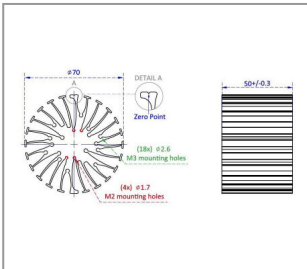

LED COMPONENTS
LED HEAT SINKS

ALU STRANGPRESSKÜHLKÖRPER Ø 47X50 MM CA. 10W KÜHLLLEISTUNG SCHWARZ-ELOXIERT

Product number 6011-0047-0050-1023

Height: 50mm
Screw-on: Yes
Cooling capacity: 10W
Surface and color: black
Outer diameter: 47,0mm
Material: Aluminium
Weight: 129,5g

ALU STRANGPRESSKÜHLKÖRPER Ø 70X50 MM CA. 23W KÜHLLLEISTUNG SCHWARZ-ELOXIERT

Product number 6011-0070-0050-2323

Height: 50mm
Screw-on: Yes
Cooling capacity: 23W
Outer diameter: 70,0mm
Surface and color: black
Weight: 175,25g
Material: Aluminium

ALU STRANGPRESSKÜHLKÖRPER Ø 70X80 MM CA. 28W KÜHLLLEISTUNG SCHWARZ-ELOXIERT

Product number 6011-0070-0080-2823

Height: 80mm
Outer diameter: 70,0mm
Surface and color: black
Cooling capacity: 28W
Material: Aluminium

Height 50mm
Screw-on: Yes
Cooling capacity: 12W
Surface and color:black
Outer diameter: 60,0mm
Material: Aluminium
Weight: 111,2g