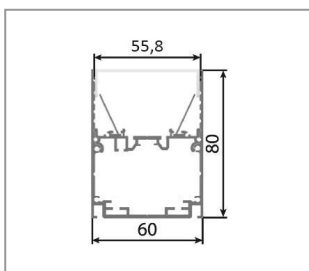

Product number 5000-3133-2000-3519

Length: sold by the meter

ALU PROFIL DWB40 40X12 MM METERWARE ELOXIERT

Product number 5000-4012-0000-3519

Height 12mm
 Width 40mm
 Clipable: yes
 Surface and color: aluminum colored
 Weight: 1783,5g
 Material: Aluminium
 Length: 600cm

ALU PROFIL 57X13 INSERT F. KOMBI SERIE 1680 MM ELOXIERT

Product number 5000-5713-1680-3519

Height 13mm
 Width 57mm
 Clipable: yes
 Weight: 953g
 Surface and color: aluminum colored
 Length: 168cm
 Material: Aluminium

Product number 5000-6080-0000-3519

Height 80mm
 Width 60mm
 Length: sold by the meter
 Surface and color: anodized
 Material: Aluminium

ALU PROFIL 60X80 KOMBI 1142 MM ELOXIERT

Product number 5000-6080-1142-3519

Height 80mm
Width 60mm
Length: 114,2cm
Surface and color: anodized
Material: Aluminium

ALU PROFIL 60X80 KOMBI 3206 MM ELOXIERT

Product number 5000-6080-3206-3519

Length: sold by the meter

ALU PROFIL 60X80 KOMBI 3206 MM RAL 9016 WEISS