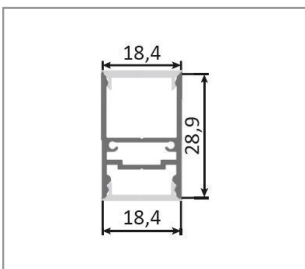

Length: sold by the meter

ALU PROFIL CD12 18,4X11,43 MM 3.000MM LG. ELOXIERT

Product number **5000-1811-3000-3519**

Length: sold by the meter

ALU PROFIL CD18 18,4X17,43 MM METERWARE ELOXIERT

Product number 5000-1817-0000-3519

Height 17.43mm
 Width 18.4mm
 Length: sold by the meter
 Surface and color: anodized
 Material: Aluminium

ALU PROFIL CD18 18,4X17,43 MM 2.000MM LANG ELOXIERT

Product number 5000-1817-2000-3519

Length: sold by the meter

ALU PROFIL DIRKET/INDIREKT CDH30 18,4X28,86 MM METERWARE ELOXIERT

Product number 5000-1828-0000-3519

Height 28.8mm
 Width 18.4mm
 Length: sold by the meter
 Surface and color: anodized
 Material: Aluminium

ALU PROFIL HERBA21 20,7X13,5 MM 900 MM LG. ELOXIERT

Product number **5000-2013-0900-3519**
Length: sold by the meter

ALU PROFIL HERBA21 20,7X13,5 MM 1000 MM LG. ELOXIERT

Product number **5000-2013-1000-3519**
Length: sold by the meter