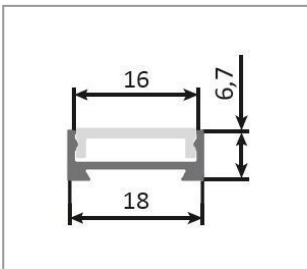

LED COMPONENTS
LED ALUMINIUM PROFILES

ALU PROFIL 105X50 MM METERWARE ELOXIERT

Product number 5000-10550-0000-3519

Height 50mm
Width 105mm
Length: sold by the meter
Surface and color: anodized
Material: Aluminium

ALU PROFIL CD07 18X6,7 MM METERWARE ELOXIERT

Product number 5000-1806-0000-3519

Height 6.7mm
Width 18mm
Length: sold by the meter
Surface and color: anodized
Material: Aluminium

ALU PROFIL CD07 18X6,7 MM 1.000 MM LG. ELOXIERT