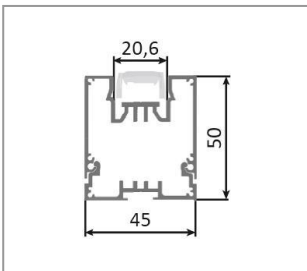

ALU PROFIL SFERA 45X50 MM METERWARE ELOXIERT

Product number 5000-4550-0000-3519

Height 50mm
Width 45mm
Length: sold by the meter
Surface and color: anodized
Material: Aluminium