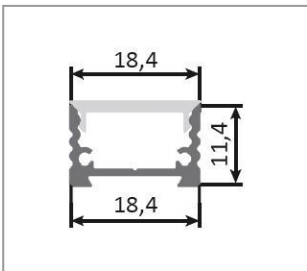

Product number 5000-1806-1000-3519

Height 6.7mm
Width 18mm
Length: 100cm
Surface and color: anodized
Material: Aluminium

ALU PROFIL CD07 18X6,7 MM 2.000 MM LG. ELOXIERT

Product number 5000-1806-2000-3519

Height 6.7mm
Width 18mm
Length: 200cm
Surface and color: anodized
Material: Aluminium

ALU PROFIL CD07 18X6,7 MM 2.900 MM LG. SCHWARZ FEINSTRUKTUR

Product number 5000-1806-2990-3523

Length: sold by the meter

ALU PROFIL CD07 18X6,7 MM 3.000 MM LG. ELOXIERT

Product number 5000-1806-3000-3519

Length: sold by the meter

ALU PROFIL CD12 18,4X11,43 MM METERWARE ELOXIERT

Product number 5000-1811-0000-3519

Height 11.43mm
Width 18.4mm
Length: sold by the meter
Surface and color: anodized
Material: Aluminium