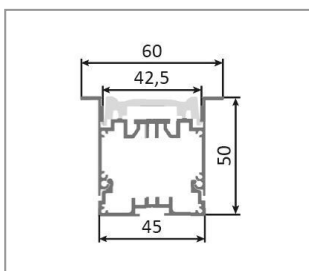

ALU PROFIL 60X50 SFERA T METERWARE ELOXIERT

Product number 5000-6050-0000-3519

Height 50mm
Width 60mm
Length: sold by the meter
Surface and color: anodized
Material: Aluminium