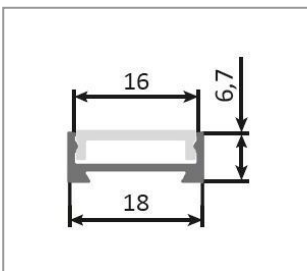

ALU PROFIL CD07 18X6,7 MM METERWARE ELOXIERT

Product number 5000-1806-0000-3519

Height 6.7mm
Width 18mm
Length: sold by the meter
Surface and color: anodized
Material: Aluminium

ALU PROFIL CD07 18X6,7 MM 1.000 MM LG. ELOXIERT

Product number 5000-1806-1000-3519

Height 6.7mm
Width 18mm
Length: 100cm
Surface and color: anodized
Material: Aluminium

ALU PROFIL CD07 18X6,7 MM 2.000 MM LG. ELOXIERT

Product number 5000-1806-2000-3519