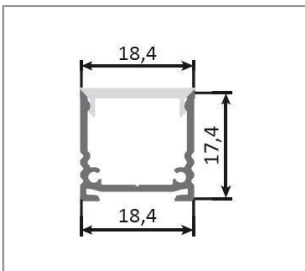

ALU PROFIL CD12 18,4X11,43 MM 1.000MM LG. ELOXIERT

Product number **5000-1811-1000-3519**

Length: sold by the meter

ALU PROFIL CD12 18,4X11,43 MM 2.000MM LG. ELOXIERT

Product number **5000-1811-2000-3519**

Length: sold by the meter

ALU PROFIL CD12 18,4X11,43 MM 3.000MM LG. ELOXIERT

Product number **5000-1811-3000-3519**

Length: sold by the meter

ALU PROFIL CD18 18,4X17,43 MM METERWARE ELOXIERT

Product number 5000-1817-0000-3519

Height 17.43mm
 Width 18.4mm
 Length: sold by the meter
 Surface and color: anodized
 Material: Aluminium

ALU PROFIL CD18 18,4X17,43 MM 2.000MM LANG ELOXIERT

Product number 5000-1817-2000-3519

Length: sold by the meter

ALU PROFIL DIRKET/INDIREKT CDH30 18,4X28,86 MM METERWARE ELOXIERT

Product number 5000-1828-0000-3519

Height 28.8mm
 Width 18.4mm
 Length: sold by the meter
 Surface and color: anodized
 Material: Aluminium