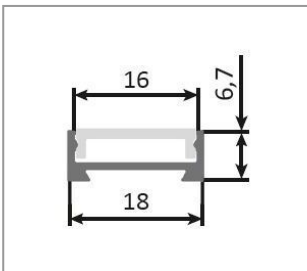

LED COMPONENTS
LED ALUMINIUM PROFILES

ALU PROFIL 105X50 MM METERWARE ELOXIERT

Product number 5000-10550-0000-3519

Height 50mm
Width 105mm
Length: sold by the meter
Surface and color: anodized
Material: Aluminium

ALU PROFIL CD07 18X6,7 MM METERWARE ELOXIERT

Product number 5000-1806-0000-3519

Height 6.7mm
Width 18mm
Length: sold by the meter
Surface and color: anodized
Material: Aluminium

ALU PROFIL CD07 18X6,7 MM 1.000 MM LG. ELOXIERT