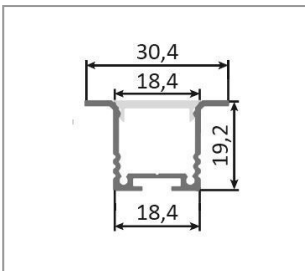

Height 17.43mm
 Width 18.4mm
 Length: sold by the meter
 Surface and color: anodized
 Material: Aluminium

ALU PROFIL CD18 18,4X17,43 MM 2.000MM LANG ELOXIERT

Product number 5000-1817-2000-3519

Length: sold by the meter

ALU PROFIL DIRKET/INDIREKT CDH30 18,4X28,86 MM METERWARE ELOXIERT

Product number 5000-1828-0000-3519

Height 28.8mm
 Width 18.4mm
 Length: sold by the meter
 Surface and color: anodized
 Material: Aluminium

ALU PROFIL HERBA21 20,7X13,5 MM 900 MM LG. ELOXIERT

Product number **5000-2013-0900-3519**
Length: sold by the meter

ALU PROFIL HERBA21 20,7X13,5 MM 1000 MM LG. ELOXIERT

Product number **5000-2013-1000-3519**
Length: sold by the meter

ALU PROFIL HERBA21 20,7X13,5 MM 6000 MM LG. ELOXIERT

Product number **5000-2013-6000-3519**
Length: sold by the meter

ALU EINBAUPROFIL CDT18 30,4X19,2 MM METERWARE ELOXIERT

Product number 5000-3019-0000-3519