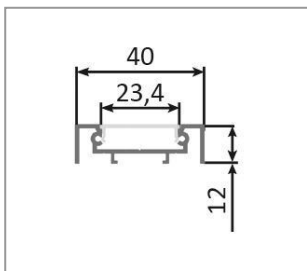

Product number 5000-3133-2000-3519

Length: sold by the meter

ALU PROFIL DWB40 40X12 MM METERWARE ELOXIERT

Product number 5000-4012-0000-3519

Height 12mm
 Width 40mm
 Clipable: yes
 Surface and color: aluminum colored
 Weight: 1783,5g
 Material: Aluminium
 Length: 600cm