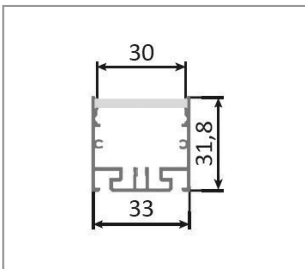

ALU PROFIL HERBA21 20,7X13,5 MM 900 MM LG. ELOXIERT

Product number **5000-2013-0900-3519**
Length: sold by the meter

ALU PROFIL HERBA21 20,7X13,5 MM 1000 MM LG. ELOXIERT

Product number **5000-2013-1000-3519**
Length: sold by the meter

ALU PROFIL HERBA21 20,7X13,5 MM 6000 MM LG. ELOXIERT

Product number **5000-2013-6000-3519**
Length: sold by the meter

ALU EINBAUPROFIL CDT18 30,4X19,2 MM METERWARE ELOXIERT

Product number 5000-3019-0000-3519

Height 19.2mm
Width 30.4mm
Length: sold by the meter
Surface and color: anodized
Material: Aluminium

ALU PROFIL 31,8X33 MM F. BLACKLINE L OPTIKEN METERWARE ELOXIERT

Product number 5000-3133-0000-3519

Height 31.8mm
Width 33mm
Length: sold by the meter
Surface and color: anodized
Material: Aluminium