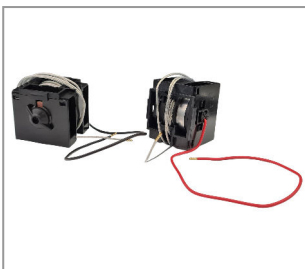

LED COMPONENTS
LED ROLLER PULLS

**2PCS ROLLI SET FOR LED LUMINAIRES WITH MIN. 0,2KG WEIGHT, TOTAL CABLE LENGTH 2.400MM
TRANSPARENT**

Product number **2702-1075-2400-0002**
Height 42mm Cable conversion: FEP
Width 43mm Cable cross section:0,75mm²
Länge: 52mm
Screw-on: Yes
Cable end processing:ferrule
Weight: 198g
Surface and color: black
Cable type: single strand

**3PCS ROLLI SET FOR LED LUMINAIRES WITH MIN. 0,2KG WEIGHT, TOTAL CABLE LENGTH 2.400MM
TRANSPARENT**

Product number **2702-1075-2400-0003**
Height 42mm Cable conversion: FEP
Width 43mm Cable cross section:0,75mm²
Länge: 52mm Weight: 297g
Screw-on: Yes Cable type: coaxial
Number of poles: 2
Number of wires: 2
Cable end processing:ferrule
Surface and color: black

**2 TEILIGES MONTIERTES ROLLISSET F. LED LEUCHE MIN. 0,2 KG GESAMTKABELLÄNGE 4400 MM
TRANSPARENT HÖHENVERSTELLBAR 1100 MM ANSCHLUSSKABEL ROT/SCHWARZ**

Product number **2702-1075-4400-0002**

2PCS ROLLI SET FOR LED LUMINAIRES 1,1KG WEIGHT, TOTAL CABLE LENGTH 2.400MM TRANSPARENT

Product number **2711-1075-2400-0002**
Height 42mm Cable type: single strand
Width 43mm Cable conversion: FEP
Länge: 52mm Cable cross section:0,75mm²
Screw-on: Yes
Number of wires: 1
Cable end processing:ferrule
Weight: 198g
Surface and color: black