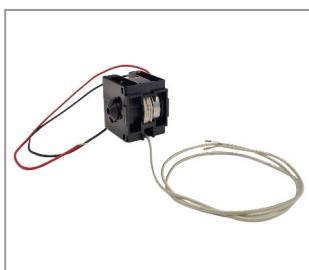

ROLLI 2IN1 F. LED SINGLE PENDANT LIGHT WITH MAX. 3 KG, CABELLENGTH1800 MM 2X0,75 MM²

Product number 2730-2075-1800-6800
Height 42mm
Width 43mm
Länge: 52mm