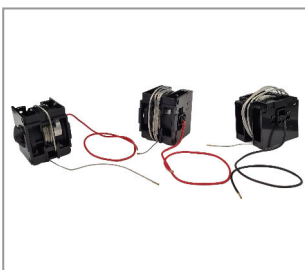

LED COMPONENTS
LED ROLLER PULLS

**2PCS ROLLI SET FOR LED LUMINAIRES WITH MIN. 0,2KG WEIGHT, TOTAL CABLE LENGTH 2.400MM
TRANSPARENT**

Product number **2702-1075-2400-0002**
Height 42mm Cable conversion: FEP
Width 43mm Cable cross section:0,75mm²
Länge: 52mm
Screw-on: Yes
Cable end processing:ferrule
Weight: 198g
Surface and color: black
Cable type: single strand

**3PCS ROLLI SET FOR LED LUMINAIRES WITH MIN. 0,2KG WEIGHT, TOTAL CABLE LENGTH 2.400MM
TRANSPARENT**

Product number **2702-1075-2400-0003**
Height 42mm Cable conversion: FEP
Width 43mm Cable cross section:0,75mm²
Länge: 52mm Weight: 297g
Screw-on: Yes Cable type: coaxial
Number of poles: 2
Number of wires: 2
Cable end processing:ferrule
Surface and color: black

**2 TEILIGES MONTIERTES ROLLISSET F. LED LEUCHE MIN. 0,2 KG GESAMTKABELLÄNGE 4400 MM
TRANSPARENT HÖHENVERSTELLBAR 1100 MM ANSCHLUSSKABEL ROT/SCHWARZ**

Product number **2702-1075-4400-0002**

2PCS ROLLI SET FOR LED LUMINAIRES 1,1KG WEIGHT, TOTAL CABLE LENGTH 2.400MM TRANSPARENT

Product number **2711-1075-2400-0002**
Height 42mm Cable type: single strand
Width 43mm Cable conversion: FEP
Länge: 52mm Cable cross section:0,75mm²
Screw-on: Yes
Number of wires: 1
Cable end processing:ferrule
Weight: 198g
Surface and color: black