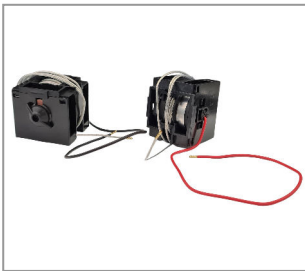

LED COMPONENTS
LED ROLLER PULLS

**2PCS ROLLI SET FOR LED LUMINAIRES WITH MIN. 0,2KG WEIGHT, TOTAL CABLE LENGTH 2.400MM
TRANSPARENT**

Product number **2702-1075-2400-0002**
Height 42mm Cable conversion: FEP
Width 43mm Cable cross section:0,75mm²
Länge: 52mm
Screw-on: Yes
Cable end processing:ferrule
Weight: 198g
Surface and color: black
Cable type: single strand

**3PCS ROLLI SET FOR LED LUMINAIRES WITH MIN. 0,2KG WEIGHT, TOTAL CABLE LENGTH 2.400MM
TRANSPARENT**

Product number **2702-1075-2400-0003**
Height 42mm Cable conversion: FEP
Width 43mm Cable cross section:0,75mm²
Länge: 52mm Weight: 297g
Screw-on: Yes Cable type: coaxial
Number of poles: 2
Number of wires: 2
Cable end processing:ferrule
Surface and color: black

**2 TEILIGES MONTIERTES ROLLISSET F. LED LEUCHE MIN. 0,2 KG GESAMTKABELLÄNGE 4400 MM
TRANSPARENT HÖHENVERSTELLBAR 1100 MM ANSCHLUSSKABEL ROT/SCHWARZ**

Product number **2702-1075-4400-0002**

2PCS ROLLI SET FOR LED LUMINAIRES 1,1KG WEIGHT, TOTAL CABLE LENGTH 2.400MM TRANSPARENT

Product number **2711-1075-2400-0002**
Height 42mm Cable type: single strand
Width 43mm Cable conversion: FEP
Länge: 52mm Cable cross section:0,75mm²
Screw-on: Yes
Number of wires: 1
Cable end processing:ferrule
Weight: 198g
Surface and color: black