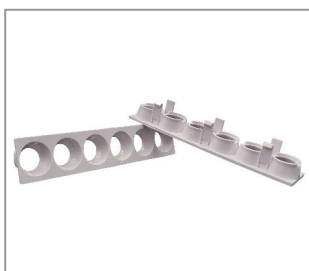

KU 6-FACH UGR ABDECKUNG RUND BLACKLINE M 95,8X19,33X14 MM PC WEISS GLÄNZEND

Product number   **7563-0095-1900-1924**

Height   14mm
Width   19.33mm
Länge: 95,8mm
Clipable: yes
Weight: 5,39g
Surface and color: white
Material: Plastic