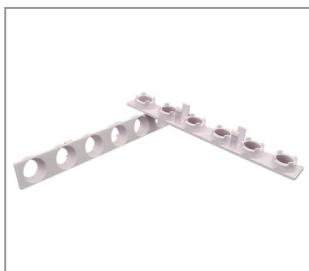

---

 KU 6-FACH UGR ABDECKUNG QUADRATISCH BLACKLINE S 100X12X10,8 MM PC WEISS GLÄNZEND
 

---

**Product number** 7552-0100-1200-1924

Height 10.8mm  
 Width 12mm  
 Länge: 100mm  
 Clipable: yes  
 Weight: 2,41g  
 Surface and color: white  
 Material: Plastic

---

**KU 6-FACH UGR ABDECKUNG RUND BLACKLINE S 100X12X10,8 MM PC SCHWARZ GLÄNZEND**

---

**Product number 7553-0100-1200-1923**

Height 10.8mm  
Width 12mm  
Länge: 100mm  
Clipable: yes  
Surface and color:black  
Weight: 2,62g  
Material: Plastic

---

**KU 6-FACH UGR ABDECKUNG RUND BLACKLINE S 100X12X10,8 MM PC WEISS GLÄNZEND**

---

**Product number 7553-0100-1200-1924**

Height 10.8mm  
Width 12mm  
Länge: 100mm  
Clipable: yes  
Weight: 2,66g  
Surface and color:white  
Material: Plastic