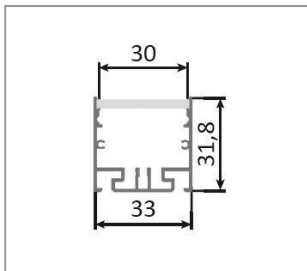

ALU PROFIL 31,8X33 MM F. BLACKLINE L OPTIKEN METERWARE ELOXIERT

Product number 5000-3133-0000-3519

Height 31.8mm
Width 33mm
Länge: 1000mm
Length: sold by the meter
Surface and color: anodized
Material: Aluminium