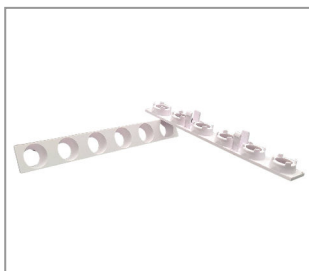

KU 6-FACH UGR ABDECKUNG RUND BLACKLINE S 100X12X10,8 MM PC WEISS MATT

Product number 7553-0100-1200-1972

Height 10.8mm
Width 12mm
Länge: 100mm
Clipable: yes
Weight: 2,65g
Material: PC
Surface and color:white