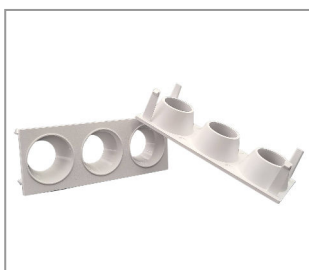

KU 3-FACH UGR ABDECKUNG RUND BLACKLINE IP 79,5X29,6X18,34 MM PC WEISS MATT

Product number 7573-1079-2900-1924

Height 18.34mm
Width 29.6mm
Länge: 79,5mm
Clipable: yes
Weight: 7,89g
Surface and color:white
Material: Plastic