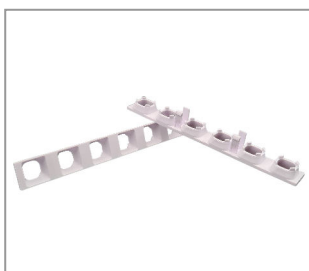

---

 KU 6-FACH UGR ABDECKUNG QUADRATISCH BLACKLINE S 100X12X10,8 MM PC SCHWARZ GLÄNZEND
 

---

**Product number** 7552-0100-1200-1923

Height 10.8mm  
 Width 12mm  
 Länge: 100mm  
 Clipable: yes  
 Surface and color: black  
 Weight: 2,44g  
 Material: Plastic

---

 KU 6-FACH UGR ABDECKUNG QUADRATISCH BLACKLINE S 100X12X10,8 MM PC WEISS GLÄNZEND
 

---

**Product number** 7552-0100-1200-1924

Height 10.8mm  
 Width 12mm  
 Länge: 100mm  
 Clipable: yes  
 Weight: 2,41g  
 Surface and color: white  
 Material: Plastic