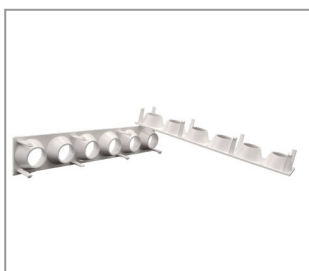

KU 6-FACH UGR ABDECKUNG RUND BLACKLINE IP 158,9X29,6X18,31 MM PC WEISS MATT

Product number 7573-1158-2900-1924

Height 18.31mm
Width 29.6mm
Länge: 158,9mm
Clipable: yes
Weight: 15,53g
Surface and color:white
Material: Plastic