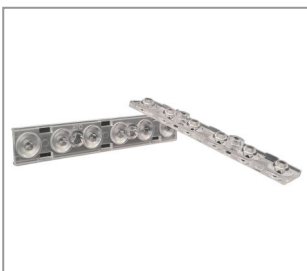

KU 6-FACH LINSENOPTIK BLACKLINE M 92,4X15,2X7,5 MM ABSTRAHLWINKEL 23° PC TRANSPARENT

Product number 7561-0092-1523-1927

Height 7.5mm
Width 15.2mm
Länge: 92,4mm
Screw-on: Yes
Surface and color:transparent
beam angle: 23Grad
Weight: 5,07g
Material: Plastic