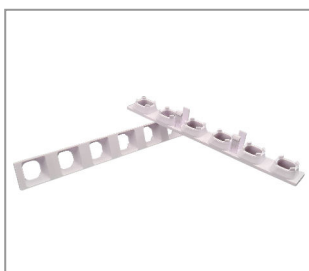

 KU 6-FACH LINSENOPTIK BLACKLINE S 96X10X7,8 MM ABSTRAHLWINKEL 30° PC TRANSPARENT

Product number 7551-0096-1030-1927

Height 7.8mm
 Width 10mm
 Länge: 96mm
 Screw-on: Yes
 Surface and color: transparent
 beam angle: 30 degrees
 Weight: 3,09g
 Material: Plastic

 KU 6-FACH LINSENOPTIK BLACKLINE S 96X10X7,8 MM ABSTRAHLWINKEL 48° PC TRANSPARENT

Product number 7551-0096-1048-1927

Height 7.8mm
 Width 10mm
 Länge: 96mm
 Screw-on: Yes
 Surface and color: transparent
 beam angle: 48 degrees
 Weight: 3g
 Material: Plastic

 KU 6-FACH UGR ABDECKUNG QUADRATISCH BLACKLINE S 100X12X10,8 MM PC SCHWARZ GLÄNZEND

Product number 7552-0100-1200-1923

Height 10.8mm
 Width 12mm
 Länge: 100mm
 Clipable: yes
 Surface and color: black
 Weight: 2,44g
 Material: Plastic

 KU 6-FACH UGR ABDECKUNG QUADRATISCH BLACKLINE S 100X12X10,8 MM PC WEISS GLÄNZEND

Product number 7552-0100-1200-1924

Height 10.8mm
 Width 12mm
 Länge: 100mm
 Clipable: yes
 Weight: 2,41g
 Surface and color: white
 Material: Plastic