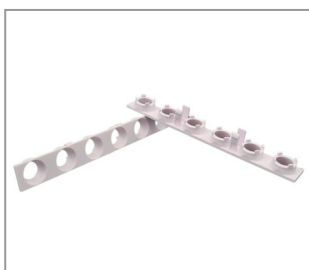

KU 6-FACH UGR ABDECKUNG RUND BLACKLINE S 100X12X10,8 MM PC WEISS GLÄNZEND

Product number 7553-0100-1200-1924

Height 10.8mm
Width 12mm
Länge: 100mm
Clipable: yes
Weight: 2,66g
Surface and color:white
Material: Plastic