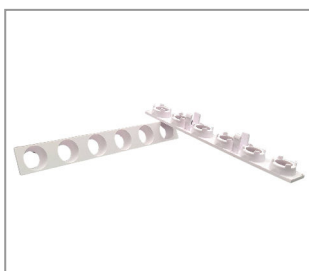

KU 6-FACH UGR ABDECKUNG RUND BLACKLINE S 100X12X10,8 MM PC WEISS MATT

Product number 7553-0100-1200-1972

Height 10.8mm
Width 12mm
Länge: 100mm
Clipable: yes
Weight: 2,65g
Material: PC
Surface and color:white