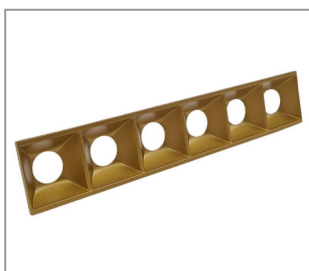

KU ABDECKUNG 6FACH 30X21 MM 159 MM LG. F. BLACKLINE SERIE PC GOLD MATT

Product number 7820-3021-0159-4725m

Height 30mm
Width 21mm
Länge: 159mm
Weight: 13,65g
Surface and color:gold
Material: Plastic