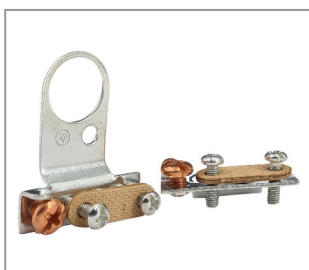

1X VUFI-CLAMP FLAT DOWN, 1X VUFI-CLAMP CURVED UP, 2X SCREW DIN 7985 M3X10

Product number 2213-0310-0013-2104

Height 11.4mm
Width 30mm
Länge: 35mm
Surface and color: zinc-plated
Diameter inside: 13,5mm
Material: Iron
Weight: 6,26g