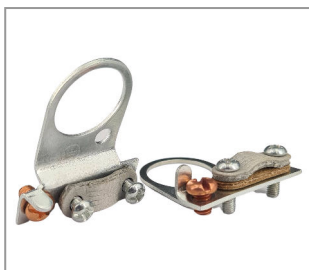

IRON CORD GRIP 10 MM TUBE ZINC WITH 2 VUFI-CLAMP

Product number 2213-0310-0010-2104

Height 10.8mm
Width 30mm
Länge: 35mm
Screw-on: Yes
Diameter inside: 10,5mm
Surface and color: zinc-plated
Material: Iron
Weight: 7g