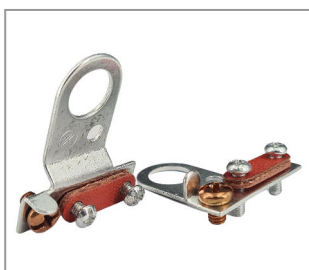

Height 34.9mm
 Width 29.5mm
 Screw-on: Yes
 Screw contact: Yes
 Surface and color: zinc-plated
 Number of poles: 3
 Material: Iron
 Weight: 10,62g

IRON LAMP HANGER 13 MM TUBE WITH RIGID STRAP ZINC

Product number 2210-0135-0013-2104

Height 38.9mm
 Width 34.8mm
 Surface and color: zinc-plated
 Number of poles: 3
 Material: Iron
 Weight: 12,73g

IRON CORD GRIP 10 MM TUBE WITH IRON-CLAMP AND EARTH SCREW M4X5 ZINC

Product number 2211-0310-0010-2104

Height 13.7mm
 Width 30mm
 Länge: 35mm
 Diameter inside: 10,5mm
 Surface and color: zinc-plated
 Material: Iron
 Weight: 6,78g

IRON CORD GRIP 20 MM TUBE WITH IRON-CLAMP AND EARTH SCREW M4X5 ZINC**Product number 2211-0310-0020-2104**

Height 9,4mm
 Width 34,6mm
 Länge: 42mm
 Screw-on: Yes
 Surface and color: zinc-plated
 Weight: 10g
 Material: Iron
 Diameter inside: 20,0mm

IRON CORD GRIP 10 MM TUBE ZINC WITH FLAT VUFI-CLAMP AND EARTH SCREW M4X5**Product number 2212-0310-0010-2104**