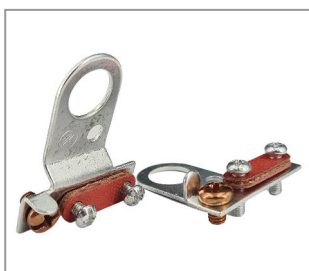

IRON CORD GRIP 13 MM TUBE ZINC WITH FLAT VUFI-CLAMP AND EARTH SCREW M4X5

Product number 2212-0310-0013-2104

Height 10,6mm
Width 30mm
Länge: 35mm
Surface and color: zinc-plated
Material: Iron
Weight: 6,36g
Diameter inside: 14,5mm