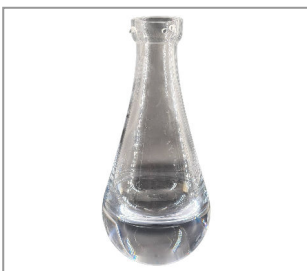

DECORATIVE GLASS "TOKIO" -285X120MM - CLEAR

Product number 5499-8110-0038-9527

Height: 285mm
Diameter inside: 45,0mm
Wandstärke: 4mm
Surface and color: klar
Form: Freiform
Weight: 1890g
Material: Glass
Outer diameter: 122,0mm