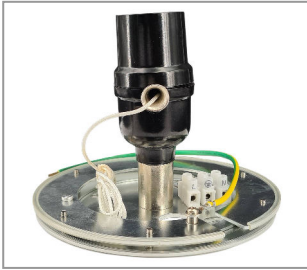

LIGHTING ACCESSORIES
ELECTRICS

IRON MOUNTING PART 105 MM ZINC PLATED W. E26 LAMPHOLDER WITH PULL SWITCH FULL MOUNTED BLACK

Product number 3502-0026-0105-0023

Height 105mm
 Outer diameter: 125,0mm
 Cable end processing: ferrule
 Surface and color: black
 Cable type: single strand
 Thread type: IG
 Socket type: E26
 Weight: 384,18g

IRON MOUNTING PART 105 MM ZINC PLATED W. E27 LAMPHOLDER WITH PULL SWITCH FULL MOUNTED BLACK

Product number 3502-0027-0105-0023

Height 105mm
 Screw-on: Yes
 Screw contact: Yes
 Plug contact: Yes
 Socket type: E27
 Outer diameter: 125,0mm
 Cable end processing: ferrule
 Weight: 385,18g
 Surface and color: black
 Material: Iron
 Thread type: IG

"LIGHTNING-SET PORCELAINE LAMPHOLDER W. BRACKET E27 H=5SS-F 3G 0,75; 250 MM WHITE"

Product number 3502-0027-0250-0024

Länge: 25mm
 Screw-on: Yes
 Screw contact: Yes
 Number of wires: 3
 Outer diameter: 41,0mm
 Socket type: E27
 Cable conversion: PVC
 Material: porcelain
 Cable type: hose cable
 Thread type: IG
 Weight: 79g
 Surface and color: white

KU VERTEILER 5FLG E27 M. VERTEILERDOSE 70X31 WEISS

Product number 3502-0527-7031-8724

Screw-on: Yes
 Socket type: E27
 Outer diameter: 192,0mm
 Weight: 183g
 Thread type: IG
 Thread size: M10x1
 Surface and color: white
 Material: Plastic