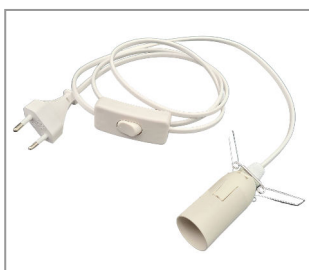

3619 ELECTRICS E14 2/1500/500 WITH SPRING AND PLASTIC CORD GRIP TWO-PART WHITE

Product number

Länge: 1500mm
Euro plug: Yes
Number of wires: 2
Intermediate switch: Yes
Plug: Yes
Cable type: hose cable
Weight: 94,8g
Cable cross section: 0,75mm²

3619-1500-0500-0024

Socket type: E14
Surface and color: white