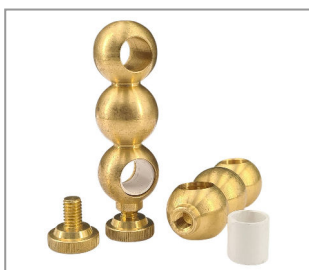

BRASS PIPE SLIDER 20X60 TRIPLE BALL PARALLEL RAW

Product number 1750-2060-0000-3101

Diameter inside: 10,0mm
Material: Brass
Thread type: IG
Weight: 84,73g
Outer diameter: 20,0mm
Surface and color:raw