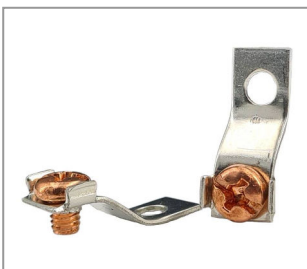

**SCREW TERMINAL BLOCK 10 MM<sup>2</sup> 750V TRIPOLAR 25X37X25**

**Product number**            **2408-0010-0003-4127**

Height	25mm	Material:	Plastic
Width	37mm		
Länge:	37mm		
Screw-on:	Yes		
Screw contact:	Yes		
Surface and color:	transparent		
Weight:	21g		
Cable cross section:	10,0mm <sup>2</sup>		

**BRASS BLADE PLUG 6,3X0,8 DIN 46244 BOLT HOLE 4,2 MM 45° TINNED**

**Product number** 2473-0042-6308-3101  
 Width 0.8mm  
 Länge: 6,3mm  
 Material: Brass  
 Diameter inside: 4,2mm  
 Surface and color: tinned

---

**IRON CEILING 99X49 MH 10,0 WITHOUT ADJUSTING RING RAW**

---

**Product number**            **2810-9949-0105-2101**

Height                    49mm  
Diameter inside:    10,0mm  
Outer diameter:    99,0mm  
Material:                Iron  
Weight:                 64,5g  
Surface and color:raw

---

**IRON EARTH BRACKET WITH 4,2 MM HOLE 8X22 WITHOUT EARTHSIGN ZINC**

---

**Product number**            **3519-0042-0822-2104**

Width                    8mm  
Länge:                    22mm  
Screw-on:                Yes  
Surface and color:zinc-plated  
Diameter inside:    4,2mm  
Material:                Iron