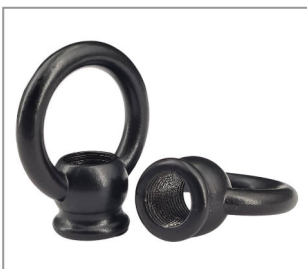

ZINC LOOP Ø 30 MM M10X1 THROUGH HOLE THREAD BLACK-POWDERED

Product number 2615-0030-0101-3723

Outer diameter: 30,0mm
Material: Brass
Weight: 15,29g
Surface and color:black
Thread type: IG
Thread size: M10x1