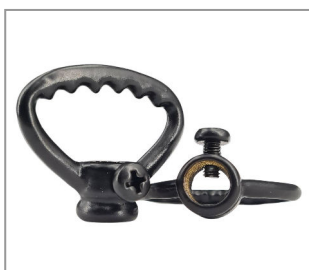

BRASS TOOTH LOOP Ø 42 MM TRIANGULAR M10X1 THROUGH HOLE THREAD M4 CROSS THREAD BLACK

Product number 2623-0042-4101-3123

Height 33mm
Screw-on: Yes
Material: Brass
Surface and color:black
Thread size: M10x1
Thread type: IG/IG
Weight: 15,83g