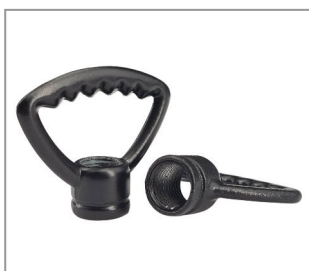

TOOTH ZINC LOOP Ø 42 MM TRIANGULAR M10X1 THROUGH HOLE THREAD BLACK-POWDERED

Product number 2622-0042-0101-3723

Material: Brass
Outer diameter: 42,0mm
Surface and color: black
Thread type: IG
Thread size: M10x1
Weight: 11,23g