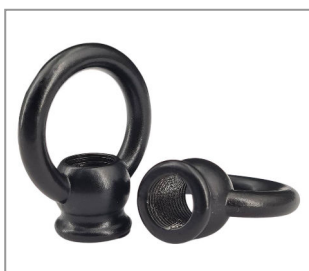

ZINC LOOP Ø 30 MM M10X1 THROUGH HOLE THREAD BLACK-POWDERED

Product number 2615-0030-0101-3723

Outer diameter: 30,0mm
Material: Brass
Weight: 15,29g
Surface and color:black
Thread type: IG
Thread size: M10x1