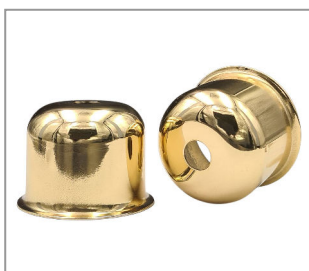

BRASS CLADDED SOCKET SLEEVE 48X35 MH10,5 FOR SOCKET E27 EMMA-TOP POL./LAQ.

Product number 2875-4835-0105-3303

Height 35mm
Diameter inside: 10,5mm
Socket type: E27
Surface and color:polished/lacquered
Outer diameter: 48,0mm
Material: brass plated
Weight: 31,28g