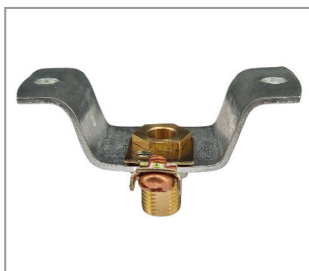

FE DECKENHALTERSET 62X12X15 FÜR MITTELLOCH 13,5 VERZINKT

Product number 28101-6225-0135-2104

Screw-on: Yes
Thread type: AG
With grounding: Yes
Surface and color: zinc-plated
Diameter inside: 13,5mm
Material: Iron
Thread size: M13x1