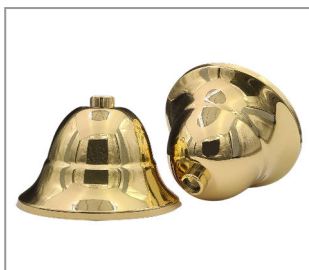

Product number **2810-9061-0010-2124**
Height 61mm
Material: Iron
Outer diameter: 90,0mm
Weight: 46g
Surface and color:white

IRON CEILING 90X61 FLEMISH SHAPE WITH ADJUSTING RING FOR 10 MM TUBE GOLD

Product number **2810-9061-0010-2125**
Height 61mm
Weight: 43,31g
Material: Iron
Outer diameter: 90,0mm
Surface and color:gold

BRASS CEILING 90X61 FLEMISH SHAPE WITH ADJUSTING RING FOR 10 MM TUBE RAW

Product number **2810-9061-0010-3101**
Height 61mm
Material: Brass
Outer diameter: 90,0mm
Weight: 44g
Surface and color:raw

BRASS CEILING 90X61 FLEMISH SHAPE WITH ADJUSTING RING FOR 10 MM TUBE CHROME

Product number **2810-9061-0010-3102**
Height 61mm
Material: Brass
Outer diameter: 90,0mm
Weight: 44g
Surface and color:raw

BRASS CEILING 90X61 FLEMISH SHAPE WITH ADJUSTING RING FOR 10 MM TUBE POL./LAQ.**Product number 2810-9061-0010-3103**