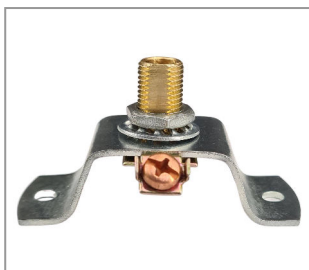

Product number 281000-0100-2510-2124
Weight: 147,13g

FE DECKENHALTERSET 62X12X15 M. KABELDURCHGANG 6,7MM VERZINKT

Product number 28101-6225-0105-2104

Screw-on: Yes
 Screw contact: Yes
 Thread type: AG
 With grounding: Yes
 Surface and color: zinc-plated
 Material: Iron
 Thread size: M10x1