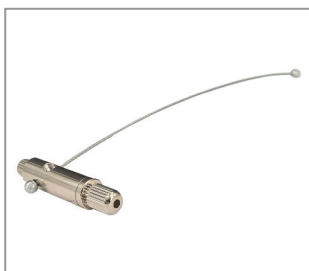

CABLEBLOCKER SET Y-SUSPENSION 9X30 WITH WIRE PART 150 MM LG. 1 MM STRG. WITH TWO-SIDED BALL 4 MM

Product number 1691-0601-0150-3114

Länge: 45,1mm
Outer diameter: 9,0mm
Material: Brass
Surface and color: nickel plated
Weight: 14,86g