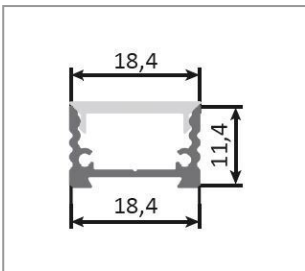

ALU PROFIL CD12 18,4X11,43 MM METERWARE ELOXIERT

Product number 5000-1811-0000-3519

Height 11.43mm
Width 18.4mm
Length: sold by the meter
Surface and color: anodized
Material: Aluminium