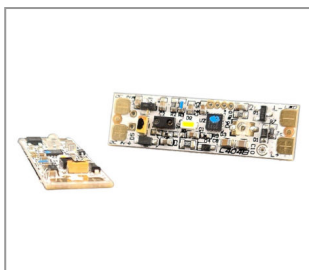

PROXIDIMMER 35X10 MM 5-26V/DC 1X 2A 1X LED 2700K

Product number	3300-0526-0102-1127	
Height	4mm	Color temperature: 2.700K
Width	10mm	Power supply: CV
Länge:	35mm	At CV: 24
Channels:	1	beam angle: 120 degrees
Solder pad:	Yes	Power consumption:48W
Board material:	FR4	CRI: >90
Number of poles:	4	Weight: 1g
Control:	Yes	IP Schutzart: IP20