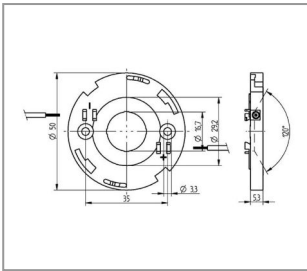

LED ANSCHLUSSELEMENT 50X16,7X5,3 M. HALTEARM F. COB 17,85X17,85 LEITER 1X0,75 PBT WEISS

Product number 4001-5016-0107-1717

Height	5.3mm	Material:	Plastic
Screw-on:	Yes	IP Schutzart:	IP20
Number of poles:	2		
Plug contact:	Yes		
Outer diameter:	50,0mm		
Cable cross section:	0,75mm²		
Diameter inside:	16,7mm		
Surface and color:	white