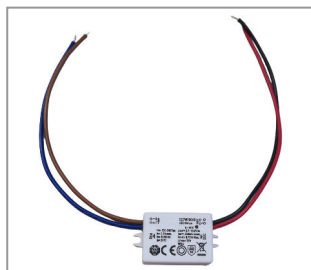

LED-VORSCHALTGERÄT 49X27X20 MM 180-264V/AC 350MA 7W 2,7-19,2V IP20

Product number 4400-0350-1007-0020

Height	20mm	Cable conversion:	PVC	Power supply:	AC - 230V
Width	27mm	Material:	PVC	Weight:	40g
Länge:	49mm	At CC:	350mA	Surface and color:	white
Screw-on:	Yes	Cable type:	single strand	IP Schutzart:	IP20
Channels:	1	Cable length:	150mm		
Number of poles:	4	At CV:	24		
Number of wires:	4	Cable cross section:	0,75mm²		
Cable end processing:	tinned	Power consumption:	7W