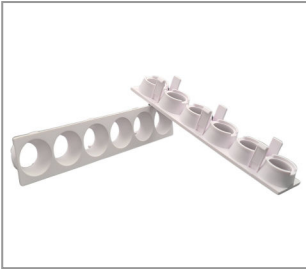

KU 6-FACH UGR ABDECKUNG RUND BLACKLINE M 95,8X19,33X14 MM PC WEISS MATT

Product number

7563-0095-1900-1972

Height 14mm
Width 19.33mm
Länge: 95,8mm
Clipable: yes
Weight: 5,4g
Material: PC
Surface and color:white