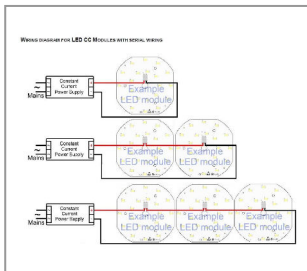

LED-MODUL Ø 235 MM M. LED KRANZ 700MA 24W 3.000LM 2700K CRI>90 302X LED'S

Product number   **1105-0235-2400-9270**

Screw-on: Yes   At CC: 2400mA
Number of poles: 2   Surface and color:white
Channels: 1   IP Schutzart: IP20
Plug contact: Yes
Board material: FR4
Color temperature:2.700K
CRI: >93
beam angle: 120 degrees