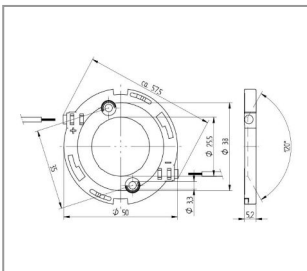

LED ANSCHLUSSELEMENT 50X25,5X5,05 M. WÜRGEZAPFEN F. COB 28X28 LEITER 1X0,5 PBT WEISS

Product number 4003-5025-0105-2828

Height 5.05mm
Screw-on: Yes
Plug contact: Yes
Outer diameter: 50,0mm
Diameter inside: 25,0mm
Cable cross section: 0,5mm²
Surface and color: white
Material: Plastic