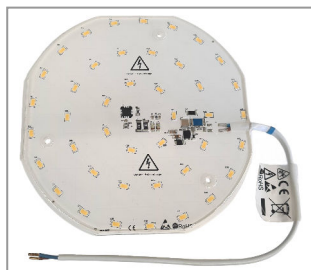

LED-MODUL Ø 170 MM 230V/AC 8W 3000K CRI>85 880LM ALUPCB WEISS 42X LED SSC 5630HV VERGOSSEN

Product number

1101-0170-0230-8307

Height: 8mm	Cable end processing: ferrule	Color temperature: 3.000K
Screw-on: Yes	CRI: >85	Material: Aluminium
Number of poles: 2	Weight: 212g	IP Schutzart: IP44
Channels: 1	Cable length: 280mm	Power consumption: 8W
Number of wires: 2	Cable cross section: 0,75mm²	Board material: aluminium core
Light output: 880lm	beam angle: 120 degrees	Cable type: twin strands
Cable conversion: PVC	Outer diameter: 170,0mm	Surface and color: white
Surface: PUR-Polyurethan	Power supply: AC - 230V