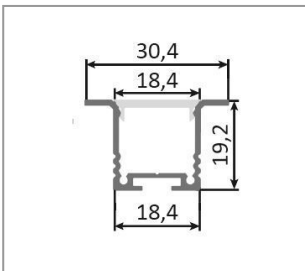

ALU EINBAUPROFIL CDT18 30,4X19,2 MM METERWARE ELOXIERT

Product number 5000-3019-0000-3519

Height 19.2mm
Width 30.4mm
Length: sold by the meter
Surface and color: anodized
Material: Aluminium