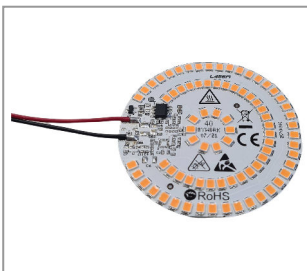

LED-MODUL Ø 17 MM MAX. 1000MA 2700K CRI>90 10X LED LUMINUS CUBE 1616 EPREL 880798

Product number

1100-0017-1000-9270

Height	2.8mm	Power consumption:	9W	At CC:	1000mA
Screw-on:	Yes	Color temperature:	2.700K	Material:	Aluminium
Number of poles:	2	Outer diameter:	17,0mm	Board material:	aluminium core
Channels:	1	CRI:	>93	Light output:	960lm
Solder pad:	Yes	Cable type:	single strand	Weight:	1g
Number of wires:	2	Cable length:	150mm	Cable cross section:	0,5mm ²
Cable end processing:	tinned	Cable conversion:	FEP	Surface and color:	white
Power supply:	CC	beam angle:	170 degrees	IP Schutzart:	IP20

LED-MODUL Ø 45 MM 230V/AC 8W 3000K CRI>85 800LM M. KABEL 280 MM VERGOSSEN M. REDUKTION F. REFLEKTOR KABEL ARTIKELNUMMER 3115-2075-0100-8727

Product number

1101-0045-0230-8307

Height	8mm	CRI:	>85	Color temperature:	3.000K
Screw-on:	Yes	Light output:	440lm	IP Schutzart:	IP44
Number of poles:	2	Outer diameter:	45,0mm	Cable conversion:	PTFE
Channels:	1	Cable length:	280mm	Board material:	aluminium core
Number of wires:	2	Cable cross section:	0,75mm ²	Cable type:	twin strands
Weight:	32g	beam angle:	120 degrees	Surface and color:	white
Surface:	PUR-Polyurethan	Power supply:	AC - 230V		
Cable end processing:	ferrule	Power consumption:	4W		

LED-MODUL Ø60 MM 24V/DC 2700K CRI>90 WITH 1.300MM CABLE BLACK/RED BACKSIDE SCOTCH 3M PAD

Product number

1101-0060-0024-9270

Height	3mm	Power consumption:	10W	Cable length:	1300mm
Number of poles:	2	Light output:	1200lm	Material:	Aluminium
Channels:	1	Weight:	10g	Board material:	aluminium core
Solder pad:	Yes	Cable type:	single strand	CRI:	>90
Number of wires:	2	Outer diameter:	60,0mm	Cable cross section:	0,5mm ²
Cable end processing:	tinned	At CV:	24	Surface and color:	white
Color temperature:	2.700K	Cable conversion:	FEP	IP Schutzart:	IP20
Power supply:	CV	beam angle:	120 degrees		