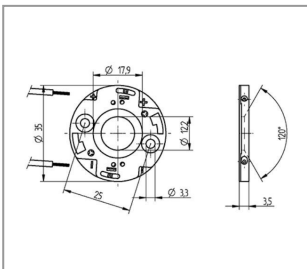

LED ANSCHLUSSELEMENT 35X12,2X3,5 M. HALTEFEDER F. COB 13,5X13,5 LEITER 1X0,5 PBT WEISS

Product number 4002-3512-0105-1313

Height: 3.5mm
Material: Plastic
Screw-on: Yes
Number of poles: 2
Plug contact: Yes
Diameter inside: 12,2mm
Outer diameter: 35,0mm
Cable cross section: 0,5mm²
Surface and color: white