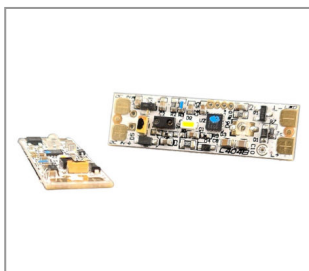

PROXIDIMMER 40X10 MM 5-26V/DC 10A 1X LED 2700K

Product number	3300-0526-0110-1127		
Height	4mm	Color temperature: 2.700K	IP Schutzart: IP20
Width	10mm	Power supply: CV	
Länge:	40mm	At CV: 24	
Channels:	1	beam angle: 120 degrees	
Solder pad:	Yes	CRI: >90	
Board material:	FR4	Weight: 1g	
Number of poles:	4	Power consumption:240W	
Control:	Yes	Surface and color: white