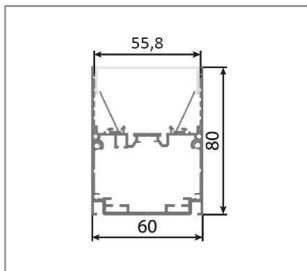

ALU PROFIL 60X80 KOMBI METERWARE ELOXIERT

Product number   **5000-6080-0000-3519**

Height   80mm
Width   60mm
Length: sold by the meter
Surface and color: anodized
Material: Aluminium