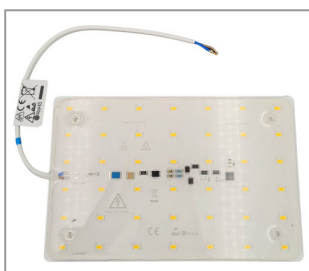

LED-MODUL 200X130 MM 230V/AC 16W 3000K CRI>85 1600LM ALUPCB 42X LED SSC 5630HV VERGOSSEN WEISS

Product number	1301-0200-0230-8300
Width	200mm
Länge:	130mm
Screw-on:	Yes
Surface:	PUR-Polyurethan
CRI:	>85
Light output:	1600lm
Power supply:	AC - 230V
IP Schutzart:	IP68

Color temperature:	3.000K
Power consumption:	16W
Board material:	aluminium core