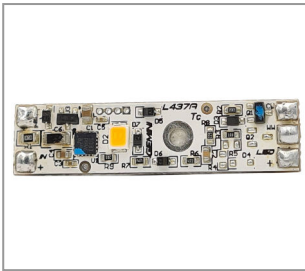

Product number 3203-0526-0104-0100

Height	5mm	Power supply:	CV
Width	25mm	At CV:	24
Länge:	35mm	Power consumption:	96W
Channels:	1	Number of poles:	6
Plug contact:	Yes	Weight:	7g
Board material:	FR4	IP Schutzart:	IP44
Control:	Yes	Surface and color:	white
Surface:	PUR-Polyurethan	Material:	Plastic

**TAST DIMMER 25X35 MM 12-24V/DC 1X 4A/96W PWM EXTERNER TASTER FLICKER FREE 3X 2
STECKKONTAKTE ELEKTRONIK VERGOSSEN PROGRAMMIERUNG SCHNELL**

Product number 3203-0526-0104-0101

DOPPELTAST-DIMMER 70X18 MM 08-27V/DC 4X2,5A M. 6X2 POL SMD KLEMME

M-TOUCH DIMMER 40X10 MM 5-26V/DC 1X 3A 1X LED 2700K

Product number	3100-0526-0103-0027	
Height	3mm	Diameter inside: 2,45mm
Width	10mm	IP Schutzart: IP20
Länge:	40mm	
Screw-on:	Yes	
Channels:	1	
Board material:	FR4	
Control:	Yes	
Weight:	1,62g	