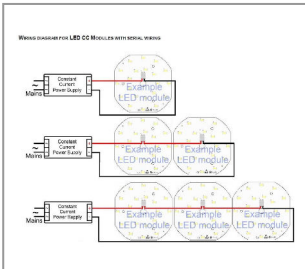

1100-0170-0825-8300

CRI: >85
beam angle: 120 degrees
Outer diameter: 170,0mm
Color temperature: 3.000K
At CC: 825mA
Light output: 1900lm
Material: Aluminium
Surface and color: white

IP Schutzart: IP20

LED-MODUL Ø 180 MM MAX. 1530MA 2700K CRI>90 LED LUMINUS 2016