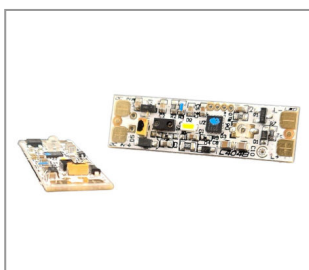

PROXIDIMMER 35X10 MM 5-26V/DC 1X 2A 1X LED 2700K PM

Product number	3300-0526-0102-1227	
Height	4mm	Color temperature: 2.700K
Width	10mm	Power supply: CV
Länge:	35mm	At CV: 24
Channels:	1	beam angle: 120 degrees
Solder pad:	Yes	Power consumption:48W
Board material:	FR4	CRI: >90
Number of poles:	4	Weight: 1g
Control:	Yes	Surface and color: white
		IP Schutzart: IP20