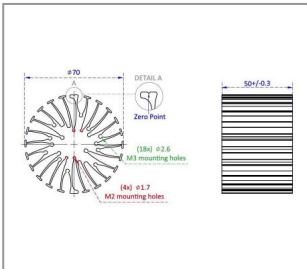

ALU STRANGPRESSKÜHLKÖRPER Ø 70X50 MM CA. 23W KÜHLLLEISTUNG SCHWARZ-ELOXIERT

Product number 6011-0070-0050-2323

Height: 50mm
Screw-on: Yes
Cooling capacity: 23W
Outer diameter: 70,0mm
Surface and color: black
Weight: 175,25g
Material: Aluminium