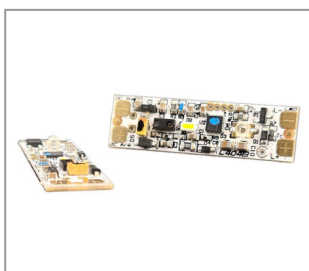

PROXIDIMMER 35X10 MM 5-26V/DC 1X 2A BLAU LED M. MEMORY

Product number	3300-0526-0102-2109	
Height	4mm	Power supply: CV
Width	10mm	CRI: >85
Länge:	35mm	At CV: 24
Channels:	1	beam angle: 120 degrees
Solder pad:	Yes	Color temperature: B
Board material:	FR4	Power consumption:48W
Number of poles:	4	Weight: 1g
Control:	Yes	Surface and color: white
		IP Schutzart: IP20