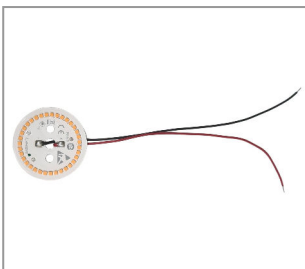

LED-MODUL Ø 35 MM MAX. 1400MA 2700K CRI> 90 35X LED LUMINUS CUBE 1919 M. KABEL SCHWARZ U. ROT 150 MM

Product number 1100-0035-1400-9279

Height	5mm	Color temperature:	2.700K	Light output:	3900lm
Screw-on:	Yes	Outer diameter:	35,0mm	Material:	Aluminium
Number of poles:	2	Cable type:	single strand	Board material:	aluminium core
Channels:	1	Cable length:	150mm	CRI:	>90
Solder pad:	Yes	Cable cross section:	0,34mm²	Surface and color:	white
Number of wires:	2	beam angle:	170 degrees	IP Schutzart:	IP20
Cable end processing:	tinned	Weight:	4,9g		
Power supply:	CC	At CC:	1400mA