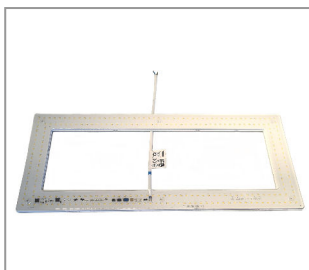

LED-MODUL 480X200 MM 230V/AC 28,8W 3000K CRI>85 4480LM ALUPCB VERGOSSEN WEISS

Product number

Height: 8mm
Width: 200mm
Länge: 480mm
Screw-on: Yes
Number of poles: 2
Channels: 1
Number of wires: 2
Light output: 3000lm

1501-0480-0230-8300

Cable conversion: PVC
Surface: PUR-Polyurethan
Cable end processing: ferrule
Cable length: 280mm
Cable cross section: 0,75mm²
beam angle: 120 degrees
Power supply: AC - 230V
Weight: 425g
Color temperature: 3.000K
Material: Aluminium
IP Schutzart: IP44
Board material: aluminium core
Cable type: twin strands
Surface and color: white