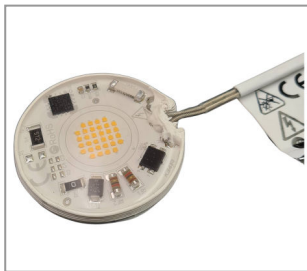

LED-MODUL VERGOSSEN Ø45 MM 230V/AC 8W 3000K CRI>80 962LM M. KABEL 2X0,75 FLACH FEP/FEP 280 MM

Product number   **1111-0045-0230-8300**

Height   5.5mm   Color temperature: 3.000K
Weight: 20,55g   Material: Aluminium
Outer diameter: 45,0mm   Power consumption:8W
CRI: >80   Board material: aluminium core
Cable length: 280mm
Light output: 962lm
Power supply: AC - 230V
Surface: Spotted