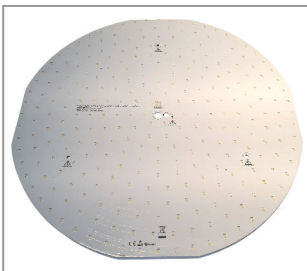

Outer diameter: 320,0mm
CRI: >93
beam angle: 120 degrees
Color temperature: 3.000K
Surface and color: white
IP Schutzart: IP20

LED-MODUL Ø 400 MM MAX. 1530MA 3000K CRI>85

Product number

Screw-on: Yes
Number of poles: 2
Channels: 1
Plug contact: Yes
At CC: 1530mA
Board material: FR4
Power supply: CC
CRI: >85

Product number

Height: 10mm
Number of poles: 2
Channels: 1
Outer diameter: 10,0mm
Number of wires: 2
Cable end processing: tinned
Power supply: CC
Cable conversion: PVC

1100-10010-1200-8270

Color temperature: 2.700K
CRI: >85
Power consumption: 3W
At CC: 1200mA
Cable length: 1000mm
beam angle: 35 degrees
Board material: aluminium core
Light output: 390lm