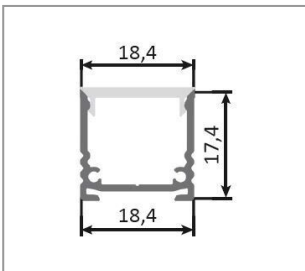

ALU PROFIL CD18 18,4X17,43 MM METERWARE ELOXIERT

Product number 5000-1817-0000-3519

Height 17.43mm

Width 18.4mm

Length: sold by the meter

Surface and color: anodized

Material: Aluminium