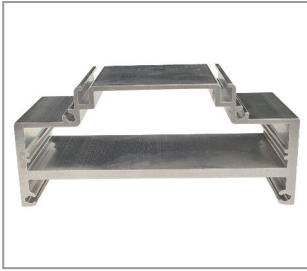

ALU PROFIL 105X50 MM METERWARE ELOXIERT

Product number 5000-10550-0000-3519

Height 50mm
Width 105mm
Length: sold by the meter
Surface and color: anodized
Material: Aluminium