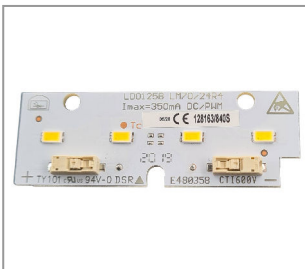

LED-MODUL 70X24 MM MAX. 360MA 4.000K CRI>80

Product number   **1300-0070-0360-8400**

Width   24mm

Länge: 70mm

Number of poles: 2

Power supply: CC

At CC: 360mA

CRI: >80

Color temperature:4.000K