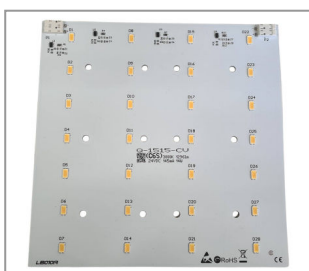

LED-MODUL 150X150 MM 24V/DC 13W 3000K CRI>85 1297LM

Product number

1200-0150-0024-8300

Height	4mm	Board material:	FR4	Color temperature:	3.000K
Width	150mm	Power supply:	CV	Surface and color:	white
Länge:	150mm	CRI:	>85	IP Schutzart:	IP20
Screw-on:	Yes	Light output:	1300lm		
Number of poles:	2	At CV:	24		
Channels:	1	beam angle:	120 degrees		
Plug contact:	Yes	Power consumption:	13W		
Diameter inside:	10,0mm	Weight:	81g