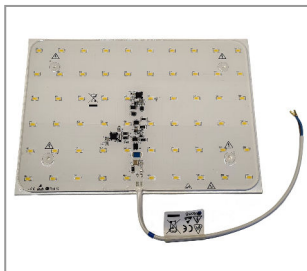

LED-MODUL 240X170 MM 230V/AC 16W 3000K CRI>85 1780LM ALUPCB WEISS

Product number 1301-0240-0230-8300

Width	170mm	Power consumption:	16W
Länge:	240mm	Light output:	1780lm
Number of poles:	2	Surface and color:	white
Surface:	PUR-Polyurethan		
CRI:	>85		
Power supply:	AC - 230V		
Weight:	229g		
Color temperature:	3.000K