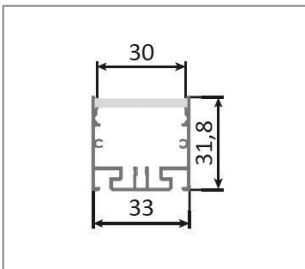

ALU PROFIL 31,8X33 MM F. BLACKLINE L OPTIKEN METERWARE ELOXIERT

Product number 5000-3133-0000-3519

Height 31.8mm
Width 33mm
Length: sold by the meter
Surface and color: anodized
Material: Aluminium