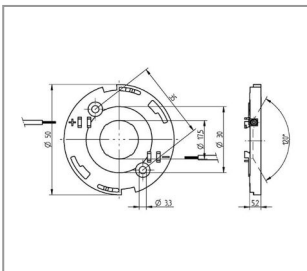

LED ANSCHLUSSELEMENT 50X17,5X5,2 M. HALTEARM F. COB 19X19 LEITER 1X0,5 PBT WEISS

Product number 4001-5017-0105-1919

Height	5.2mm	Material:	Plastic
Screw-on:	Yes		
Number of poles:	2		
Plug contact:	Yes		
Outer diameter:	50,0mm		
Diameter inside:	17,5mm		
Cable cross section:	0,5mm²		
Surface and color:	white