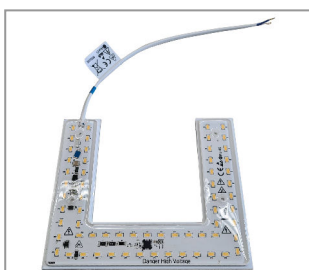

LED-MODUL 180X150 MM 230V/AC 16W 4000K CRI>85 1600LM ALUPCB 63X LED SSC VERGOSSEN M.KABEL 300 MM WEISS

Product number		1601-0181-0230-8400			
Height	8mm	Surface:	PUR-Polyurethan	Material:	Aluminium
Width	150mm	Cable end processing:	ferrule	IP Schutzart:	IP44
Länge:	180mm	CRI:	>85	Color temperature:	4.000K
Screw-on:	Yes	Light output:	1600lm	Power consumption:	16W
Number of poles:	2	Cable length:	280mm	Board material:	aluminium core
Channels:	1	Cable cross section:	0,75mm²	Weight:	210g
Number of wires:	2	beam angle:	120 degrees	Cable type:	twin strands
Cable conversion:	PVC	Power supply:	AC - 230V	Surface and color:	white