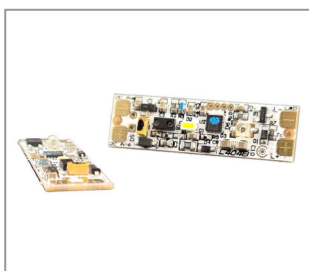

PROXIDIMMER NEO 35X10 MM 5-26V/DC 1X 3A 1X LED 2700K

Product number	3300-0526-0103-0127	
Height	4mm	Power consumption:72W
Width	10mm	Color temperature: 2.700K
Länge:	35mm	Power supply: CV
Channels:	1	At CV: 24
Solder pad:	Yes	beam angle: 120 degrees
Board material:	FR4	CRI: >90
Number of poles:	4	Weight: 1g
Control:	Yes	Surface and color: white
		IP Schutzart: IP20