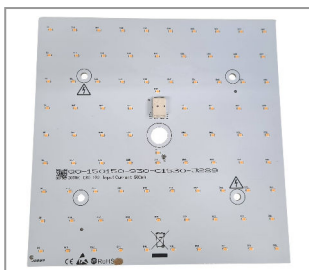

Product number

Height: 10mm
Number of poles: 2
Channels: 1
Outer diameter: 10,0mm
Number of wires: 2
Cable end processing: tinned
Power supply: CC
Cable conversion: PVC

1100-10010-1200-8270

Color temperature: 2.700K
CRI: >85
Power consumption: 3W
At CC: 1200mA
Cable length: 1000mm
beam angle: 35 degrees
Board material: aluminium core
Light output: 390lm

LED-MODUL Ø60 MM 24V/DC 2700K CRI>90 WITH 1.300MM CABLE BLACK/RED BACKSIDE SCOTCH 3M PAD

Product number

1101-0060-0024-9270

Height	3mm	Power consumption:	10W	Cable length:	1300mm
Number of poles:	2	Light output:	1200lm	Material:	Aluminium
Channels:	1	Weight:	10g	Board material:	aluminium core
Solder pad:	Yes	Cable type:	single strand	CRI:	>90
Number of wires:	2	Outer diameter:	60,0mm	Cable cross section:	0,5mm ²
Cable end processing:	tinned	At CV:	24	Surface and color:	white
Color temperature:	2.700K	Cable conversion:	FEP	IP Schutzart:	IP20
Power supply:	CV	beam angle:	120 degrees		

LED-MODUL 150X150 MM MAX. 660MA 3000K CRI>85

Product number

1200-0150-0660-8300

Height	4mm	Board material:	FR4	Weight:	77g
Width	150mm	Power supply:	CC	Surface and color:	white
Länge:	150mm	CRI:	>85	IP Schutzart:	IP20
Screw-on:	Yes	Light output:	1300lm		
Number of poles:	2	beam angle:	120 degrees		
Channels:	1	Power consumption:	13W		
Plug contact:	Yes	Color temperature:	3.000K		
Diameter inside:	10,0mm	At CC:	660mA		

LED-MODUL 150X150 MM MAX. 1530MA 3000K CRI>90

Product number	1200-0150-1530-9300		
Height	4mm	Diameter inside:	10,0mm
Width	150mm	Board material:	FR4
Länge:	150mm	Power supply:	CC
Screw-on:	Yes	Power consumption:	26W
Number of poles:	2	CRI:	>93
Channels:	1	beam angle:	120 degrees
Plug contact:	Yes	Light output:	2900lm
At CC:	1530mA	Color temperature:	3.000K
		Weight:	77g
		Surface and color:	white
		IP Schutzart:	IP20