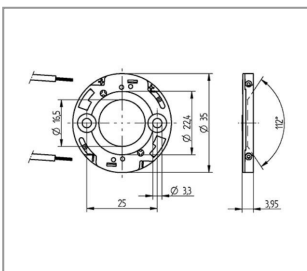

LED ANSCHLUSSELEMENT 35X16,5X3,95 M. HALTEFEDER F. COB 17,85X17,85 LEITER 1X0,5 PBT WEISS

Product number 4002-3516-0105-1717

Height: 3.95mm
Material: Plastic
Screw-on: Yes
Number of poles: 2
Plug contact: Yes
Outer diameter: 35,0mm
Diameter inside: 16,5mm
Cable cross section: 0,5mm²
Surface and color: white