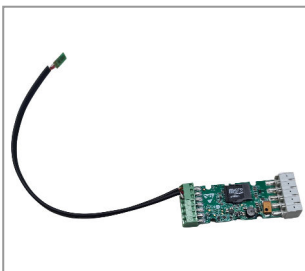

OFFLINE TW SPRACHCONTROLLER 70X27,5X15,5 MM 2X18 AMPER 11-27V DC INKL. MIKROFON

Product number	2902-7027-0218-0000
Height	15.5mm
Width	27.5mm
Länge:	70mm
Screw-on:	Yes
Screw contact:	Yes
Number of poles:	5
Board material:	FR4
Control:	Yes
Channels:	2
Power supply:	CV
Surface and color:	green
Power consumption:	480W
At CV:	24
Weight:	17g
IP Schutzart:	IP20