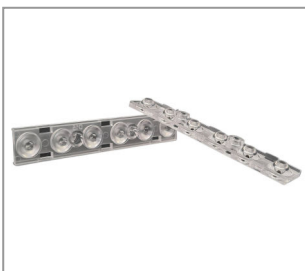

KU 6-FACH LINSENOPTIK BLACKLINE M 92,4X15,2X7,5 MM ABSTRAHLWINKEL 23° PC TRANSPARENT

Product number 7561-0092-1523-1927

Height 7.5mm
Width 15.2mm
Länge: 92,4mm
Screw-on: Yes
Surface and color:transparent
beam angle: 23Grad
Weight: 5,07g
Material: Plastic