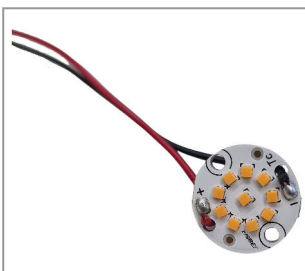

LED-MODUL Ø 17 MM MAX. 1000MA 2700K CRI>90 10X LED LUMINUS CUBE 1616 M. KABEL SCHWARZ U. ROT 2000 MM

Product number

1100-0017-1000-9278

Height	2.8mm	Color temperature:	2.700K	Board material:	aluminium core
Number of poles:	2	Outer diameter:	17,0mm	Light output:	960lm
Channels:	1	Cable type:	single strand	CRI:	>90
Solder pad:	Yes	Cable conversion:	FEP	Weight:	1g
Number of wires:	2	beam angle:	170 degrees	Cable cross section:	0,5mm²
Cable end processing:	tinned	At CC:	1000mA	Surface and color:	white
Power supply:	CC	Cable length:	2000mm	IP Schutzart:	IP20
Power consumption:	9W	Material:	Aluminium