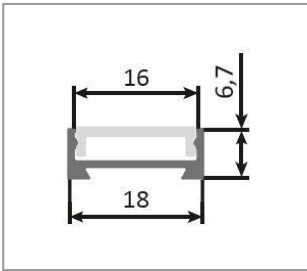

ALU PROFIL CD07 18X6,7 MM METERWARE ELOXIERT

Product number 5000-1806-0000-3519

Height 6.7mm
Width 18mm
Length: sold by the meter
Surface and color: anodized
Material: Aluminium