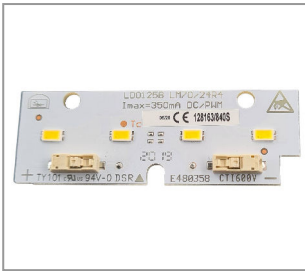

LED-MODUL 70X24 MM MAX. 360MA 3.000K CRI>80

Product number   **1300-0070-0360-8300**

Width   24mm

Länge: 70mm

Number of poles: 2

Power supply: CC

At CC: 360mA

CRI: >80

Color temperature:3.000K