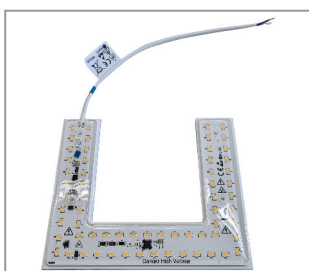

LED-MODUL 180X150 MM 230V/AC 16W 3000K CRI>85 1600LM ALUPCB 63X LED SSC VERGOSSEN M.KABEL 300 MM WEISS

Product number		1601-0181-0230-8300			
Height	6mm	Surface:	PUR-Polyurethan	Material:	Aluminium
Width	150mm	Cable end processing:	ferrule	IP Schutzart:	IP44
Länge:	180mm	CRI:	>85	Power consumption:	16W
Screw-on:	Yes	Light output:	1600lm	Board material:	aluminium core
Number of poles:	2	Cable length:	280mm	Cable type:	twin strands
Channels:	1	beam angle:	120 degrees	Surface and color:	white
Number of wires:	2	Power supply:	AC - 230V		
Cable conversion:	PVC	Color temperature:	3.000K