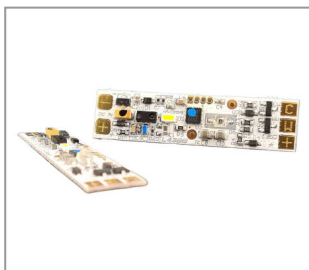

**PROXIDIMMER NEO 40X10 MM TUNEABLE WHITE 5-26V/DC 2X 3A 1X LED 2700K STANDARD PWM
MIDNIGHT DIE KONTROLL-LED DARF NUR LEUCHTEN WENN GEDIMMT WIRD**

Product number	3300-0526-0203-0027		
Height	4mm	Color temperature: 2.700K	IP Schutzart: IP20
Width	10mm	Power supply: CV	
Länge:	40mm	At CV: 24	
Solder pad:	Yes	beam angle: 120 degrees	
Number of poles:	5	Power consumption:144W	
Board material:	FR4	CRI: >90	
Control:	Yes	Weight: 1g	
Channels:	2	Surface and color: white