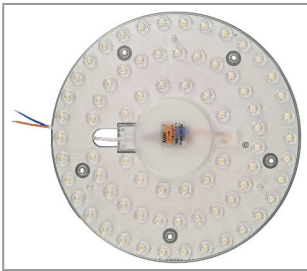

LED MODULE Ø230MM 185-260V/AC 36W 3.000K ALUPCB AND OPTIC 72LED 2835

Product number

Height: 10mm
Screw-on: Yes
Number of poles: 2
Channels: 1
Board material: FR4
Number of wires: 2
Light output: 3600lm
Outer diameter: 230,0mm

1125-0230-0265-8300

Cable conversion: PVC
Cable end processing: ferrule
beam angle: 45 degrees
CRI: >80
Cable cross section: 0,75mm²
Power supply: AC - 230V
Color temperature: 3.000K
Weight: 20g

Power consumption: 36W
Cable length: 110mm
Cable type: twin strands
Surface and color: white
Material: Plastic
IP Schutzart: IP20