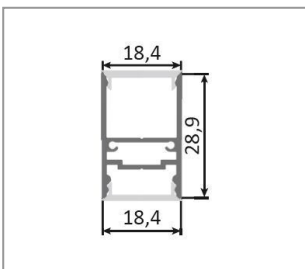

ALU PROFIL DIRKET/INDIREKT CDH30 18,4X28,86 MM METERWARE ELOXIERT

Product number 5000-1828-0000-3519

Height 28.8mm

Width 18.4mm

Length: sold by the meter

Surface and color: anodized

Material: Aluminium