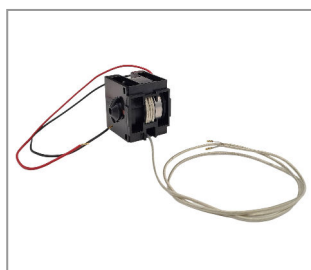

ROLLI 2IN1 F. LED SINGLE PENDANT LIGHT WITH MAX. 3 KG, CABELLENGTH1800 MM 2X0,75 MM²

Product number 2730-2075-1800-6800
Height 42mm
Width 43mm
Länge: 52mm