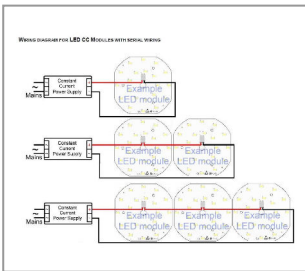

LED-MODUL Ø 17 MM MAX. 1000MA 2700K CRI>90 10X LED LUMINUS CUBE 1616 EPREL 880798

Product number

1100-0017-1000-9270

Height	2.8mm	Power consumption:	9W	At CC:	1000mA
Screw-on:	Yes	Color temperature:	2.700K	Material:	Aluminium
Number of poles:	2	Outer diameter:	17,0mm	Board material:	aluminium core
Channels:	1	CRI:	>93	Light output:	960lm
Solder pad:	Yes	Cable type:	single strand	Weight:	1g
Number of wires:	2	Cable length:	150mm	Cable cross section:	0,5mm²
Cable end processing:	tinned	Cable conversion:	FEP	Surface and color:	white
Power supply:	CC	beam angle:	170 degrees	IP Schutzart:	IP20