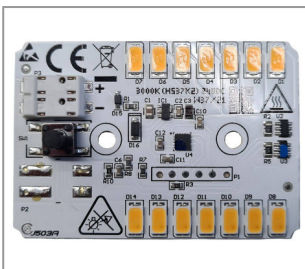

LED-MODUL 55X38 MM 24V/DC 8,5W 3000K CRI>85 965LM M.TASTER

Product number 1360-0055-0024-8300

Height	5mm	Board material:	FR4	Color temperature:	3.000K
Width	38mm	Control:	Yes	Surface and color:	white
Länge:	55mm	Power consumption:	9W	IP Schutzart:	IP20
Screw-on:	Yes	Power supply:	CV		
Light output:	1170lm	CRI:	>85		
Number of poles:	2	Weight:	10g		
Channels:	1	At CV:	24		
Plug contact:	Yes	beam angle:	120 degrees