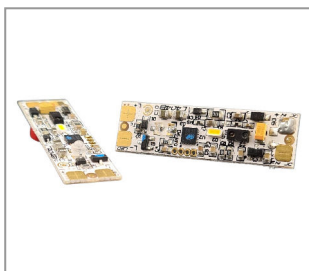

PROXIDIMMER 35X10MM 5-26V/DC 1X 3A 1X LED 2700K F. ROLLI

Product number	3310-0526-0103-0127		IP Schutzart: IP20
Height	8.25mm	Weight: 1,3g	
Width	10mm	Power consumption:72W	
Länge:	35mm	Color temperature: 2.700K	
Channels:	1	Power supply: CV	
Solder pad:	Yes	At CV: 24	
Board material:	FR4	beam angle: 120 degrees	
Number of poles:	4	CRI: >90	
Control:	Yes	Surface and color: white