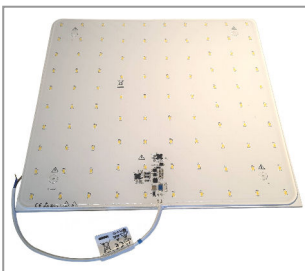

LED-MODUL 110X90 MM 230V/AC 16W 3000K CRI>85 1780LM ALUPCB 33X LED SSC 5630HV VERGOSSEN WEISS

Product number		1201-0110-0230-8300	
Height	6mm	Surface:	PUR-Polyurethan Material:
Width	90mm	Cable end processing:	ferrule
Länge:	110mm	CRI:	>85
Screw-on:	Yes	Cable length:	280mm
Number of poles:	2	Cable cross section:	0,75mm²
Channels:	1	beam angle:	120 degrees
Number of wires:	2	Power supply:	AC - 230V
Cable conversion:	PVC	Color temperature:	3.000K
		IP Schutzart:	IP44
		Power consumption:	16W
		Board material:	aluminium core
		Light output:	1780lm
		Surface and color:	white