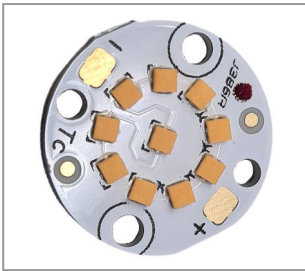

LED COMPONENTS
PRODUCT RANGE

LED COMPONENTS
LED MODULES

LED-MODUL Ø 17 MM MAX. 960MA 3000K CRI>90 10X LED LUMINUS CUBE 1616

Product number

1100-0017-0960-9300

Height	2.8mm	beam angle:	170 degrees
Number of poles:	2	Color temperature:	3.000K
Channels:	1	Board material:	aluminium core
Solder pad:	Yes	Light output:	960lm
At CC:	850mA	CRI:	>90
Power supply:	CC	Weight:	1g
Power consumption:	9W	Surface and color:	white
Outer diameter:	17,0mm	IP Schutzart:	IP20

LED-MODUL Ø 17 MM MAX. 960MA 3000K CRI>90 10X LED LUMINUS CUBE 1616 M. KABEL SCHWARZ U.ROT 1000 MM

Product number

1100-0017-0960-9309

Height	2.7mm	Power consumption:	9W	Board material:	aluminium core
Number of poles:	2	Outer diameter:	17,0mm	Light output:	960lm
Channels:	1	Cable type:	single strand	CRI:	>90
Solder pad:	Yes	Cable length:	150mm	Weight:	1g
At CC:	960mA	Cable conversion:	FEP	Cable cross section:	0,5mm ²
Number of wires:	2	beam angle:	170 degrees	Surface and color:	white
Cable end processing:	tinned	Color temperature:	3.000K	IP Schutzart:	IP20
Power supply:	CC	Material:	Aluminium		

LED-MODUL Ø 17 MM MAX. 1000MA 2700K CRI>90 10X LED LUMINUS CUBE 1616 EPREL 880798

Product number

1100-0017-1000-9270

Height	2.8mm	Power consumption:	9W	At CC:	1000mA
Screw-on:	Yes	Color temperature:	2.700K	Material:	Aluminium
Number of poles:	2	Outer diameter:	17,0mm	Board material:	aluminium core
Channels:	1	CRI:	>93	Light output:	960lm
Solder pad:	Yes	Cable type:	single strand	Weight:	1g
Number of wires:	2	Cable length:	150mm	Cable cross section:	0,5mm ²
Cable end processing:	tinned	Cable conversion:	FEP	Surface and color:	white
Power supply:	CC	beam angle:	170 degrees	IP Schutzart:	IP20