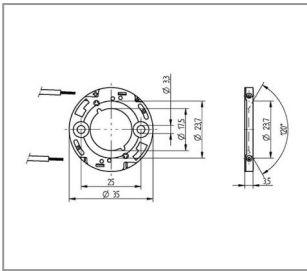

LED ANSCHLUSSELEMENT 35X17,5X3,5 M. HALTEFEDER F. COB 19X19 LEITER 1X0,5 PBT WEISS

Product number 4002-3517-0105-1919

Height 3.5mm
Screw-on: Yes
Number of poles: 2
Plug contact: Yes
Outer diameter: 35,0mm
Diameter inside: 17,5mm
Cable cross section: 0,5mm²
Surface and color: white
Material: Plastic