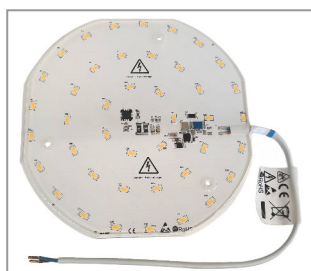

LED-MODUL Ø 170 MM 230V/AC 16W 3000K CRI>85 1600LM ALUPCB WEISS 42X LED SSC 5630HV VERGOSSEN

Product number

1101-0170-0230-8308

Height: 8mm	Weight: 212g	Material: Aluminium
Screw-on: Yes	Light output: 1600lm	IP Schutzart: IP44
Number of poles: 2	Cable length: 280mm	Power consumption: 16W
Number of wires: 2	Cable cross section: 0,75mm²	Board material: aluminium core
Cable conversion: PVC	beam angle: 120 degrees	Cable type: twin strands
Surface: PUR-Polyurethan	Outer diameter: 170,0mm	Surface and color: white
Cable end processing: ferrule	Power supply: AC - 230V	
CRI: >85	Color temperature: 3.000K