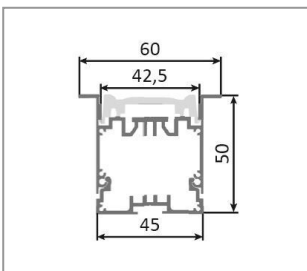

ALU PROFIL 60X50 SFERA T METERWARE ELOXIERT

Product number   **5000-6050-0000-3519**
Height   50mm
Width   60mm
Length: sold by the meter
Surface and color:anodized
Material: Aluminium