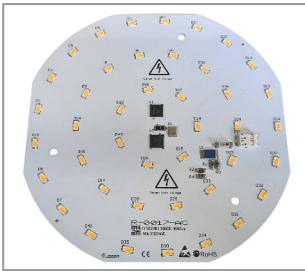

LED-MODUL Ø 170 MM MAX. 825MA 3000K CRI>85 35X LED OSRAM DURIS E5 M. WAGO 2060 WEISS

Product number

Height: 4mm
Screw-on: Yes
Number of poles: 2
Channels: 1
Plug contact: Yes
Weight: 90g
Board material: FR4
Power supply: CC

1100-0170-0825-8300

CRI: >85
beam angle: 120 degrees
Outer diameter: 170,0mm
Color temperature: 3.000K
At CC: 825mA
Light output: 1900lm
Material: Aluminium
Surface and color: white

IP Schutzart: IP20