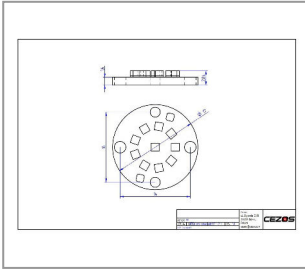

LED-MODUL Ø 17 MM MAX. 1000MA 2700K CRI>90 10X LED LUMINUS CUBE 1616 M. KABEL SCHWARZ U. ROT 150 MM

Product number 1100-0017-1000-9279

Color temperature:2.700K
Outer diameter: 17,0mm
Cable length: 150mm
At CC: 1000mA
Board material: aluminium core
CRI: >90
IP Schutzart: IP20