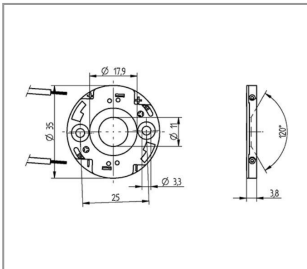

LED ANSCHLUSSELEMENT 35X11X3,65 M. HALTEFEDER F. COB 15,85X15,85 LEITER 1X0,5 PBT WEISS

Product number 4002-3511-0105-1515

Height: 3.65mm
Material: Plastic
Screw-on: Yes
Number of poles: 2
Plug contact: Yes
Diameter inside: 11,0mm
Outer diameter: 35,0mm
Cable cross section: 0,5mm²
Surface and color: white