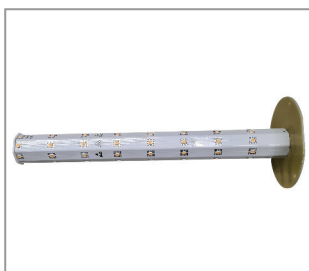

Product number

Height: 290mm
Screw-on: Yes
Channels: 1
Plug contact: Yes
Number of poles: 4
Control: Yes
beam angle: 360 degrees
Weight: 150g

1600-0290-0024-8301

Surface: Painted
Outer diameter: 80,0mm
Power supply: CV
CRI: >85
Power consumption: 25W
At CV: 24
Color temperature: 3.000K
Material: Aluminium
IP Schutzart: IP44
Board material: aluminium core
Light output: 3250lm
Surface and color: white