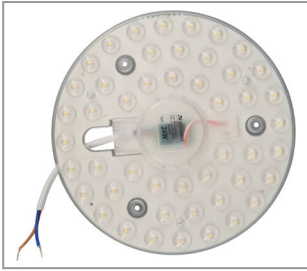

LED MODULE Ø170MM 185-260V/AC 24W 3.000K ALUPCB AND OPTIC 48XLED 2835

Product number

Height: 10mm
Screw-on: Yes
Number of poles: 2
Channels: 1
Board material: FR4
Number of wires: 2
Light output: 2400lm
Cable conversion: PVC

1125-0170-0265-8300

Cable end processing: ferrule
beam angle: 45 degrees
CRI: >80
Cable cross section: 0,75mm²
Outer diameter: 170,0mm
Weight: 15g
Power supply: AC - 230V
Color temperature: 3.000K

Power consumption: 24W
Cable length: 110mm
Cable type: twin strands
Surface and color: white
Material: Plastic
IP Schutzart: IP20