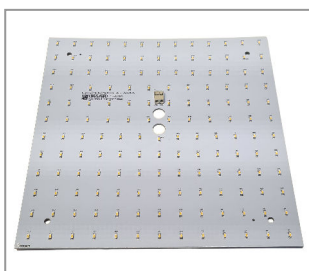

LED-MODUL 200X200 MM MAX. 1530MA 3000K CRI>90

Product number	1200-0200-1530-9300		
Height	4mm	Diameter inside:	10,0mm
Width	200mm	Board material:	FR4
Länge:	200mm	Light output:	5500lm
Screw-on:	Yes	Power supply:	CC
Number of poles:	2	Weight:	149g
Channels:	1	beam angle:	120 degrees
Plug contact:	Yes	Power consumption:	48W
At CC:	1530mA	Color temperature:	3.000K
		CRI:	>90
		Surface and color:	white
		IP Schutzart:	IP20