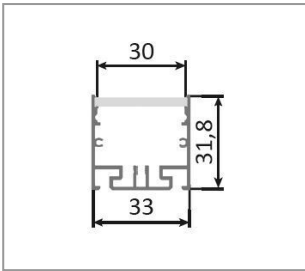

ALU PROFIL 31,8X33 MM F. BLACKLINE L OPTIKEN METERWARE ELOXIERT

Product number 5000-3133-0000-3519

Height 31.8mm
Width 33mm
Länge: 1000mm
Length: sold by the meter
Surface and color: anodized
Material: Aluminium