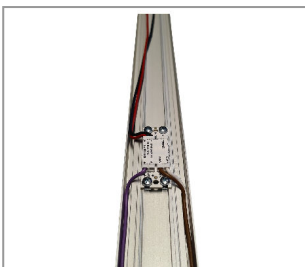

LED PROFIL BREIT MONTIERT M. TASTDIMMER 43,2W 1542 MM LG. DIMM2WARM 2200-4000K CRI>90 ELOXIERT

Product number	8920-0432-1542-9019		
Height	12mm	Light output:	5200lm
Width	40mm	Power supply:	CV
Länge:	1542mm	At CV:	24
Screw-on:	Yes	beam angle:	120 degrees
Number of poles:	2	Color temperature:	2.200K
Plug contact:	Yes	Power consumption:	43,2W
Control:	Yes	Board material:	aluminium core
Channels:	2	CRI:	>90
		IP Schutzart:	IP20