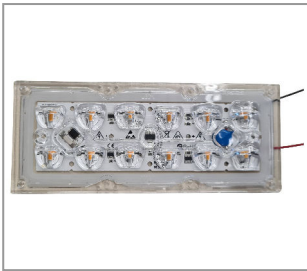

LED-MODUL 145X44 MM 2X6 MAX. 3600MA 5000K CRI>70 BESCHRIFTUNG OPT

Product number	1300-0145-3600-7500
Height	5mm
Width	44mm
Länge:	145mm
Screw-on:	Yes
Number of poles:	2
Channels:	1
Plug contact:	Yes
Board material:	FR4
Weight:	28g
Power supply:	CC
CRI:	>70
At CC:	3600mA
Color temperature:	5.000K
Material:	Aluminium
Surface and color:	white
IP Schutzart:	IP20