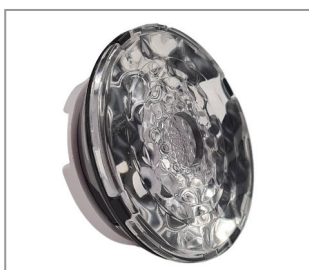

KU ZOOMOPTIK TWIST Ø45 MM ABSTRAHLWINKEL EINSTELLBAR 20°, 36° UND 48°

Product number 7290-0045-2048-4727
Height 16mm
Surface and color:transparent
Outer diameter: 45,0mm
Weight: 17,05g
Material: Plastic