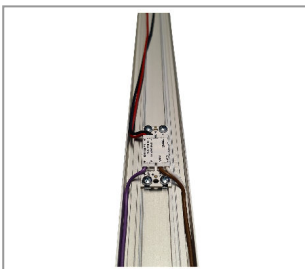

LED PROFIL BREIT MONTIERT M. TASTDIMMER 32,4W 1157 MM LG. DIMM2WARM 2200-4000K CRI>90 ELOXIERT

Product number	8920-0324-0772-9019		
Height	12mm	Channels:	2
Width	40mm	Power supply:	CV
Länge:	1157mm	At CV:	24
Screw-on:	Yes	beam angle:	120 degrees
Number of poles:	2	Color temperature:	2.200K
Plug contact:	Yes	Light output:	3890lm
Power consumption:	32,4W	Board material:	aluminium core
Control:	Yes	CRI:	>90
		IP Schutzart:	IP20