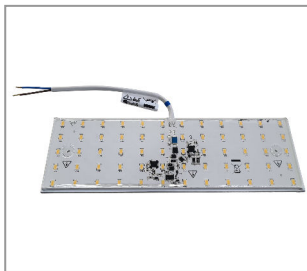

LED-MODUL 240X80 MM 230V/AC 16W 3000K CRI>85 1780LM ALUPCB WEISS

Product number 1301-0240-0230-8301

Width	80mm	Surface and color:	white
Länge:	240mm		
Number of poles:	2		
CRI:	>85		
Power supply:	AC - 230V		
Color temperature:	3.000K		
Power consumption:	16W		
Light output:	1780lm