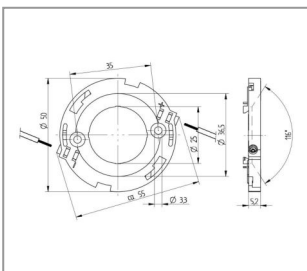

Product number 4001-5025-0105-2828

Height	5.05mm	Material:	Plastic
Screw-on:	Yes		
Number of poles:	2		
Plug contact:	Yes		
Outer diameter:	50,0mm		
Diameter inside:	25,0mm		
Cable cross section:	0,5mm²		
Surface and color:	white