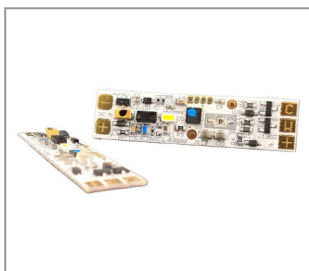

**PROXIDIMMER NEO 40X10 MM TUNEABLE WHITE 5-26V/DC 2X 3A 1X LED 2700K DW FAST PWM MIDNIGHT
DIE KONTROLL-LED DARF NUR LEUCHTEN WENN GEDIMMT WIRD**

Product number	3300-0526-0203-0127		
Height	4mm	Color temperature: 2.700K	IP Schutzart: IP20
Width	10mm	Power supply: CV	
Länge:	40mm	At CV: 24	
Solder pad:	Yes	beam angle: 120 degrees	
Number of poles:	5	Power consumption:144W	
Board material:	FR4	CRI: >90	
Control:	Yes	Weight: 1g	
Channels:	2	Surface and color: white