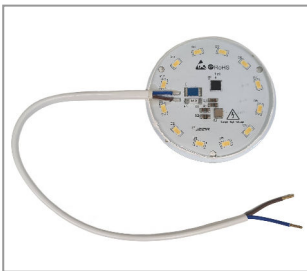

LED-MODUL Ø 80 MM 230V/AC 4W 3000K CRI>85 400LM ALUPCB WEISS 12X LED SSC 5630HV VERGOSSEN

Product number

1101-0080-0230-8300

Height	8mm	CRI:	>85	Power consumption:	4W
Screw-on:	Yes	Light output:	440lm	Color temperature:	3.000K
Number of poles:	2	Cable length:	280mm	IP Schutzart:	IP44
Channels:	1	Cable conversion:	FEP	Board material:	aluminium core
Number of wires:	2	Cable cross section:	0,75mm²	Cable type:	twin strands
Outer diameter:	80,0mm	beam angle:	120 degrees	Surface and color:	white
Surface:	PUR-Polyurethan	Weight:	49g		
Cable end processing:	ferrule	Power supply:	AC - 230V