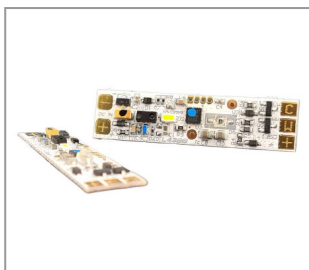

PROXIDIMMER 40X10 MM TUNEABLE WHITE 5-26V/DC 2X 6A 1X LED 2700K

Product number	3300-0526-0206-0327	
Height	4mm	Color temperature: 2.700K
Width	10mm	Power consumption:288W
Länge:	40mm	Power supply: CV
Solder pad:	Yes	At CV: 24
Number of poles:	5	beam angle: 120 degrees
Board material:	FR4	Weight: 1,2g
Control:	Yes	CRI: >90
Channels:	2	IP Schutzart: IP20