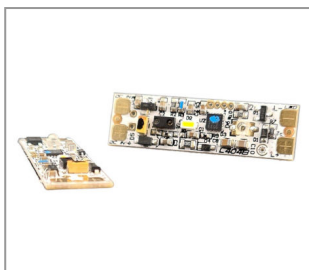

PROXIDIMMER NEO 35X10 MM 5-26V/DC 1X 3A 1X LED 2700K HOCHFREQUENZ

Product number	3300-0526-0103-0227		
Height	4mm	Power consumption:72W	IP Schutzart: IP20
Width	10mm	Color temperature: 2.700K	
Länge:	35mm	Power supply: CV	
Channels:	1	At CV: 24	
Solder pad:	Yes	beam angle: 120 degrees	
Board material:	FR4	CRI: >90	
Number of poles:	4	Weight: 1g	
Control:	Yes	Surface and color: white