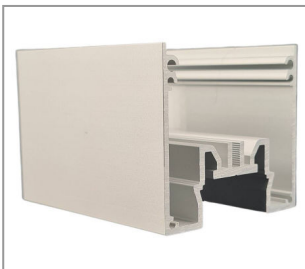

ALU HALTEPROFIL SFERA 45X15 MM METERWARE ELOXIERT

Product number 5000-4515-0000-3519

Height 15mm
Width 45mm
Length: sold by the meter
Surface and color:anodized
Material: Aluminium