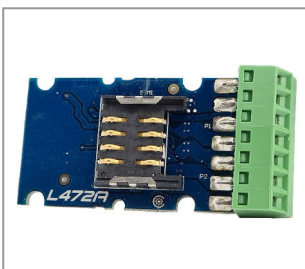

SIM KARTEN HALTER 51,6X32,4X10,7MM 12-26V 4X2,5A F. ALEXA UND BLUETOOTH SIM KARTEN

Product number	3002-1226-0425-0000
Height	10mm
Width	24.6mm
Länge:	50mm
Screw-on:	Yes
Screw contact:	Yes
Plug contact:	Yes
Board material:	FR4
Number of poles:	7
Control:	Yes
Channels:	5
Sim holder:	Yes
Weight:	7,85g
Material:	Plastic
IP Schutzart:	IP20