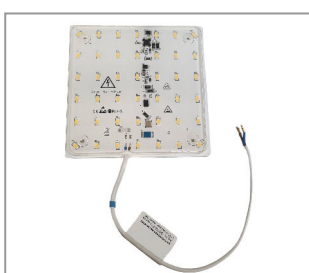

LED-MODUL 130X130 MM 230V/AC 16W 4000K CRI>85 1600LM ALUPCB 42X LED SSC 5630HV VERGOSSEN WEISS

Product number

Height: 8mm
Width: 130mm
Länge: 130mm
Screw-on: Yes
Number of poles: 2
Channels: 1
Number of wires: 2
Cable conversion: PVC

1201-0130-0230-8400

Surface: PUR-Polyurethan
Cable end processing: ferrule
CRI: >85
Light output: 1600lm
Cable length: 280mm
Cable cross section: 0,75mm²
beam angle: 120 degrees
Power supply: AC - 230V
Weight: 166g
Material: Aluminium
IP Schutzart: IP44
Color temperature: 4.000K
Power consumption: 16W
Board material: aluminium core
Cable type: twin strands
Surface and color: white