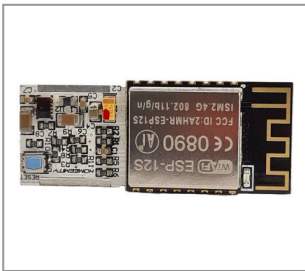

M-TOUCH DIMMER 40X10 MM 5-26V/DC 1X 3A 1X LED 2700K

Product number	3100-0526-0103-0027	
Height	3mm	Diameter inside: 2,45mm
Width	10mm	IP Schutzart: IP20
Länge:	40mm	
Screw-on:	Yes	
Channels:	1	
Board material:	FR4	
Control:	Yes	
Weight:	1,62g	

SPRACHSTEUERUNG SIM KARTE ALEXA 39,19X16X3,6 MM F. EINSCHUB IN LED MODUL ODER SIM KARTEN HALTER

Product number	2900-1226-0400-0001
Height	3.6mm
Width	19mm
Länge:	39,2mm
Plug contact:	Yes
Board material:	FR4
Control:	Yes
Channels:	2
Power supply:	CV
Surface and color:	green
At CV:	24
Number of poles:	6
Weight:	10,5g
Sim holder:	Yes
Material:	Plastic
IP Schutzart:	IP20