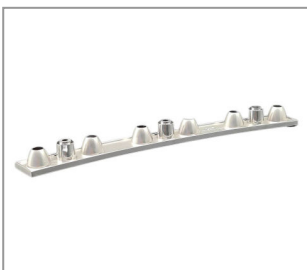

Product number 7565-0146-2048-1936

Width 20mm
Länge: 146mm
Material: PC
Surface and color:metalized