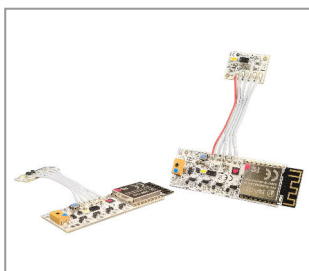

PROXIDIMMER MIDNIGHT REMOTE MAIN BOARD – 57,3X18X4,1 MM SENSOR – 18X12X2 MM TUNEABLE 5-26V/DC 4 X 2A 96W WI-FI - 2,4 GHZ B/G/N

Product number	3306-0526-0403-0027		IP Schutzart: IP20
Height	4.1mm	Color temperature: 2.700K	
Width	18mm	Power supply: CV	
Länge:	57,3mm	At CV: 24	
Solder pad:	Yes	beam angle: 120 degrees	
Number of poles:	5	Power consumption:144W	
Board material:	FR4	Weight: 4,8g	
Control:	Yes	CRI: >90	
Channels:	2	Surface and color: white