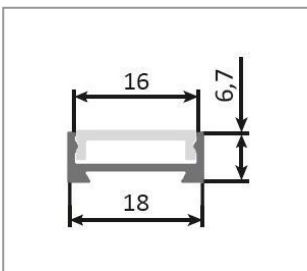

ALU PROFIL CD07 18X6,7 MM 2.000 MM LG. ELOXIERT

Product number 5000-1806-2000-3519

Height 6.7mm
Width 18mm
Length: 200cm
Surface and color: anodized
Material: Aluminium