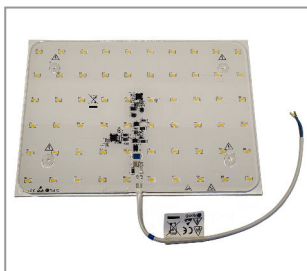

LED-MODUL 240X50 MM 230V/AC 16W 3000K CRI>85 1780LM ALUPCB VERGOSSEN WEISS L262 KABEL 60 MM LG. LED 2700K

Product number 1301-0240-0230-8302

Height	6mm	Surface:	PUR-Polyurethan	Material:	Aluminium
Width	50mm	Cable end processing:	ferrule	IP Schutzart:	IP44
Länge:	240mm	CRI:	>85	Power consumption:	16W
Screw-on:	Yes	Cable length:	280mm	Board material:	aluminium core
Number of poles:	2	Cable cross section:	0,75mm²	Light output:	1780lm
Channels:	1	beam angle:	120 degrees	Cable type:	twin strands
Number of wires:	2	Power supply:	AC - 230V	Surface and color:	white
Cable conversion:	PVC	Color temperature:	3.000K