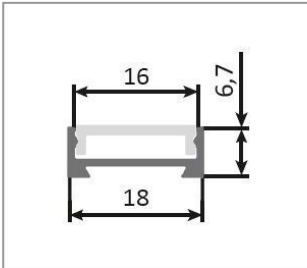

ALU PROFIL CD07 18X6,7 MM 1.000 MM LG. ELOXIERT

Product number 5000-1806-1000-3519

Height 6.7mm
Width 18mm
Length: 100cm
Surface and color: anodized
Material: Aluminium