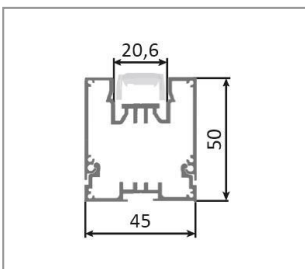

ALU PROFIL SFERA 45X50 MM METERWARE ELOXIERT

Product number 5000-4550-0000-3519

Height 50mm
Width 45mm
Length: sold by the meter
Surface and color:anodized
Material: Aluminium