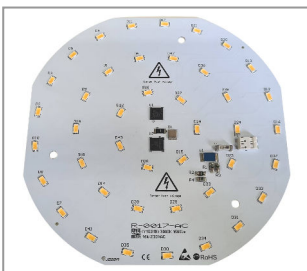

LED-MODUL Ø 170 MM 230V/AC 16W 3000K CRI>85 1600LM ALUPCB 42X LED SSC 5630HV WEISS

Product number	1100-0170-0230-8300		
Height	5mm	CRI:	>85
Screw-on:	Yes	Cable cross section:	0,75mm²
Number of poles:	2	beam angle:	120 degrees
Weight:	90g	Outer diameter:	170,0mm
Number of wires:	2	Power supply:	AC - 230V
Cable conversion:	PVC	Color temperature:	3.000K
Surface:	PUR-Polyurethan	Material:	Aluminium
Cable end processing:	ferrule	IP Schutzart:	IP44
		Light output:	1760lm
		Power consumption:	16W
		Board material:	aluminium core
		Cable length:	120mm
		Cable type:	twin strands
		Surface and color:	white