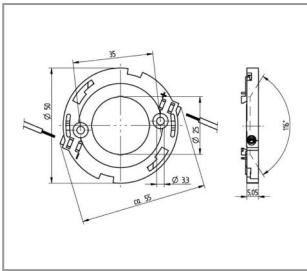

Product number 4001-5025-0107-2828

Height: 5.05mm
Material: Plastic
Screw-on: Yes
Number of poles: 2
Plug contact: Yes
Outer diameter: 50,0mm
Diameter inside: 25,0mm
Cable cross section: 0,75mm²
Surface and color: white