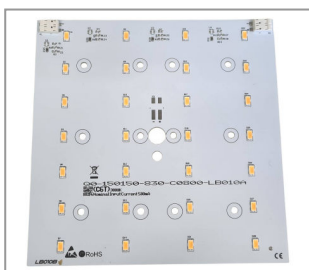

Product number

Height: 10mm
Number of poles: 2
Channels: 1
Outer diameter: 10,0mm
Number of wires: 2
Cable end processing: tinned
Power supply: CC
Cable conversion: PVC

1100-10010-1200-8270

Color temperature: 2.700K
CRI: >85
Power consumption: 3W
At CC: 1200mA
Cable length: 1000mm
beam angle: 35 degrees
Board material: aluminium core
Light output: 390lm

LED-MODUL 150X150 MM 24V/DC 13W 3000K CRI>85 1297LM

Product number

1200-0150-0024-8300

Height	4mm	Board material:	FR4	Color temperature:	3.000K
Width	150mm	Power supply:	CV	Surface and color:	white
Länge:	150mm	CRI:	>85	IP Schutzart:	IP20
Screw-on:	Yes	Light output:	1300lm		
Number of poles:	2	At CV:	24		
Channels:	1	beam angle:	120 degrees		
Plug contact:	Yes	Power consumption:	13W		
Diameter inside:	10,0mm	Weight:	81g		

LED-MODUL 150X150 MM 24V/DC 13W 3000K CRI>85 1297LM M. ML

Product number

1200-0150-0024-8302

Height	4mm	Board material:	FR4	Color temperature:	3.000K
Width	150mm	Power supply:	CV	Surface and color:	white
Länge:	150mm	CRI:	>85	IP Schutzart:	IP20
Screw-on:	Yes	Light output:	1300lm		
Number of poles:	2	At CV:	24		
Channels:	1	beam angle:	120 degrees		
Plug contact:	Yes	Power consumption:	13W		
Diameter inside:	10,0mm	Weight:	78g		

LED-MODUL 150X150 MM MAX. 660MA 3000K CRI>85

Product number

1200-0150-0660-8300

Height	4mm	Board material:	FR4	Weight:	77g
Width	150mm	Power supply:	CC	Surface and color:	white
Länge:	150mm	CRI:	>85	IP Schutzart:	IP20
Screw-on:	Yes	Light output:	1300lm		
Number of poles:	2	beam angle:	120 degrees		
Channels:	1	Power consumption:	13W		
Plug contact:	Yes	Color temperature:	3.000K		
Diameter inside:	10,0mm	At CC:	660mA		