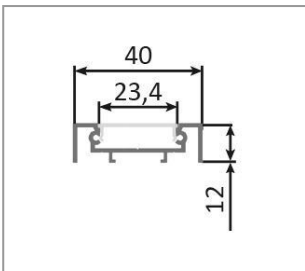

ALU PROFIL DWB40 40X12 MM METERWARE ELOXIERT

Product number 5000-4012-0000-3519

Height 12mm
Width 40mm
Clipable: yes
Surface and color:aluminum colored
Weight: 1783,5g
Material: Aluminium
Length: 600cm